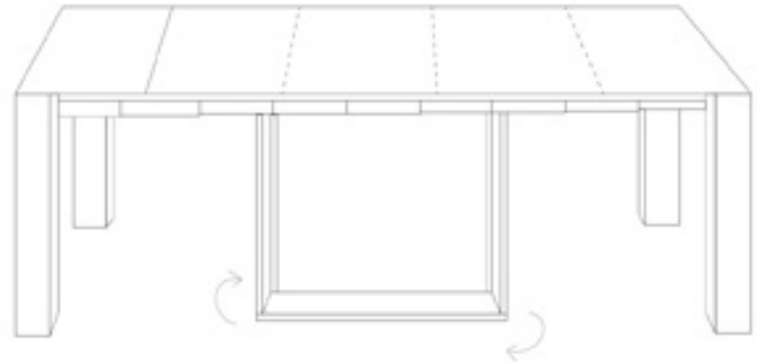

Dimensions	
CONSOLE TABLE	W34" / D14" / H29.5"
EXTENDED	W34-105" / H29.5"
Options	Finish
Details	<p>Console stretches to become a table Seats up to 12 Equipped with 4 extensions, about 23" each Aluminum telescopic mechanism allows for leaf storage and easy opening</p>
Material	<p>Wood Aluminum Metal base</p>

prices subject to change | delivery not included

35 X 85 H.75

93/151/209/267 X 85 H.75

h 4x - 10x

prices subject to change | delivery not included