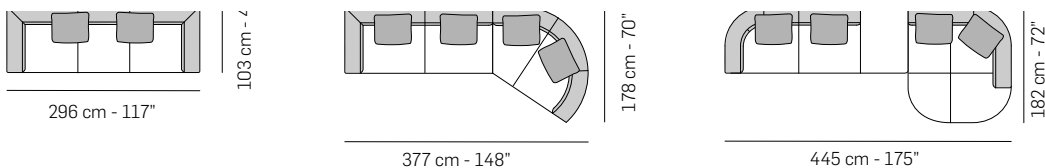

<p>Dimensions</p> <p>SMALL SOFA</p> <p>MEDIUM SOFA</p> <p>LARGE SOFA</p>	<p>W94" / D41" / H29"-36" / SH17" / SD21"-30"</p> <p>W102" / D41" / H29"-36" / SH17" / SD21"-30"</p> <p>W117" / D41" / H29"-36" / SH17" / SD21"-30"</p>
<p>Options</p>	<p>Modular sofa sections, Multiple sizes Configuration Upholstery material</p>
<p>Details</p>	<p>Seat suspensions in reinforced elastic webbing. Paddings in eco-friendly open cell polyurethane foam, with diferent densities. Covering in leather or fabric. Not removable coverings. Metal legs in Gunmetal, Satin Brass, Antique bronze Stitchings only for leather covering</p>
<p>Material</p>	<p>Fabric or leather, Solid hardwood, Steel, Foam, Polyseter fiber</p>

prices subject to change | delivery not included

tutti gli elementi del gruppo A hanno lo stesso modulo di seduta - all items in group A have the same seat width

tutti gli elementi del gruppo B hanno lo stesso modulo di seduta - all items in group B have the same seat width