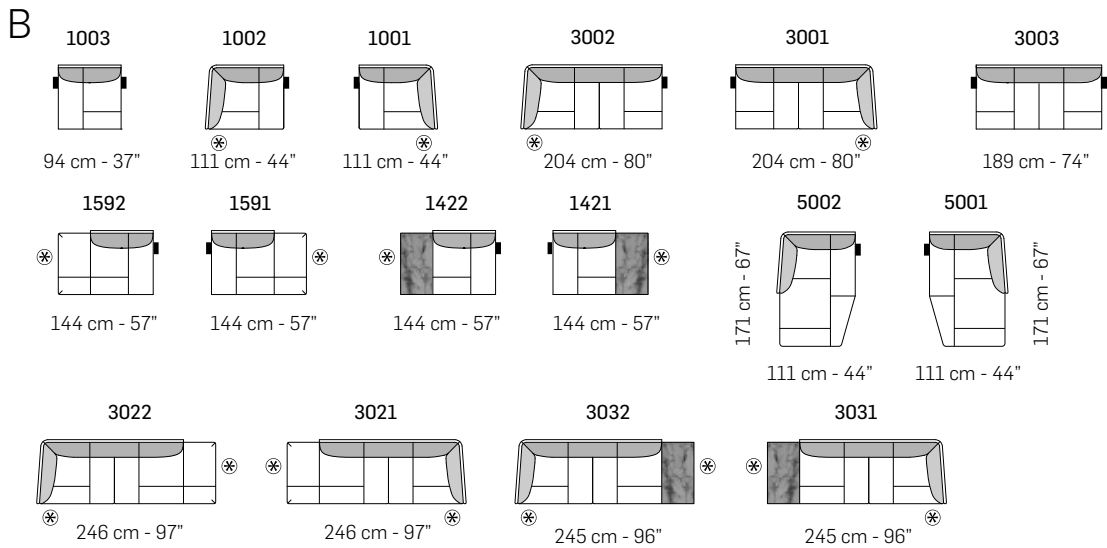

<p>Dimensions</p> <p>SMALL SOFA</p> <p>MEDIUM SOFA</p> <p>LARGE SOFA</p>	<p>W94" / D41" / H29"-36" / SH17" / SD21"-30"</p> <p>W102" / D41" / H29"-36" / SH17" / SD21"-30"</p> <p>W117" / D41" / H29"-36" / SH17" / SD21"-30"</p>
<p>Options</p>	<p>Modular sofa sections, Multiple sizes Configuration Upholstery material</p>
<p>Details</p>	<p>Seat suspensions in reinforced elastic webbing. Paddings in eco-friendly open cell polyurethane foam, with diferent densities. Covering in leather or fabric. Not removable coverings. Metal legs in Gunmetal, Satin Brass, Antique bronze Stitchings only for leather covering</p>
<p>Material</p>	<p>Fabric or leather, Solid hardwood, Steel, Foam, Polyseter fiber</p>

prices subject to change | delivery not included

tutti gli elementi del gruppo A hanno lo stesso modulo di seduta - all items in group A have the same seat width

tutti gli elementi del gruppo B hanno lo stesso modulo di seduta - all items in group B have the same seat width