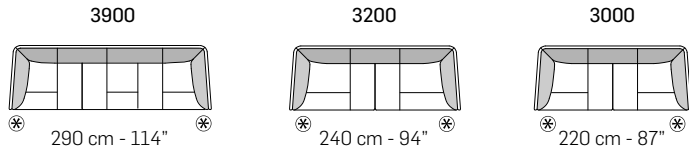

<p>Dimensions</p> <p>SMALL SOFA</p> <p>MEDIUM SOFA</p> <p>LARGE SOFA</p>	<p>W94" / D41" / H29"-36" / SH17" / SD21"-30"</p> <p>W102" / D41" / H29"-36" / SH17" / SD21"-30"</p> <p>W117" / D41" / H29"-36" / SH17" / SD21"-30"</p>
<p>Options</p>	<p>Modular sofa sections, Multiple sizes Configuration Upholstery material</p>
<p>Details</p>	<p>Seat suspensions in reinforced elastic webbing. Paddings in eco-friendly open cell polyurethane foam, with diferent densities. Covering in leather or fabric. Not removable coverings. Metal legs in Gunmetal, Satin Brass, Antique bronze Stitchings only for leather covering</p>
<p>Material</p>	<p>Fabric or leather, Solid hardwood, Steel, Foam, Polyseter fiber</p>

prices subject to change | delivery not included

tutti gli elementi del gruppo A hanno lo stesso modulo di seduta - all items in group A have the same seat width

tutti gli elementi del gruppo B hanno lo stesso modulo di seduta - all items in group B have the same seat width