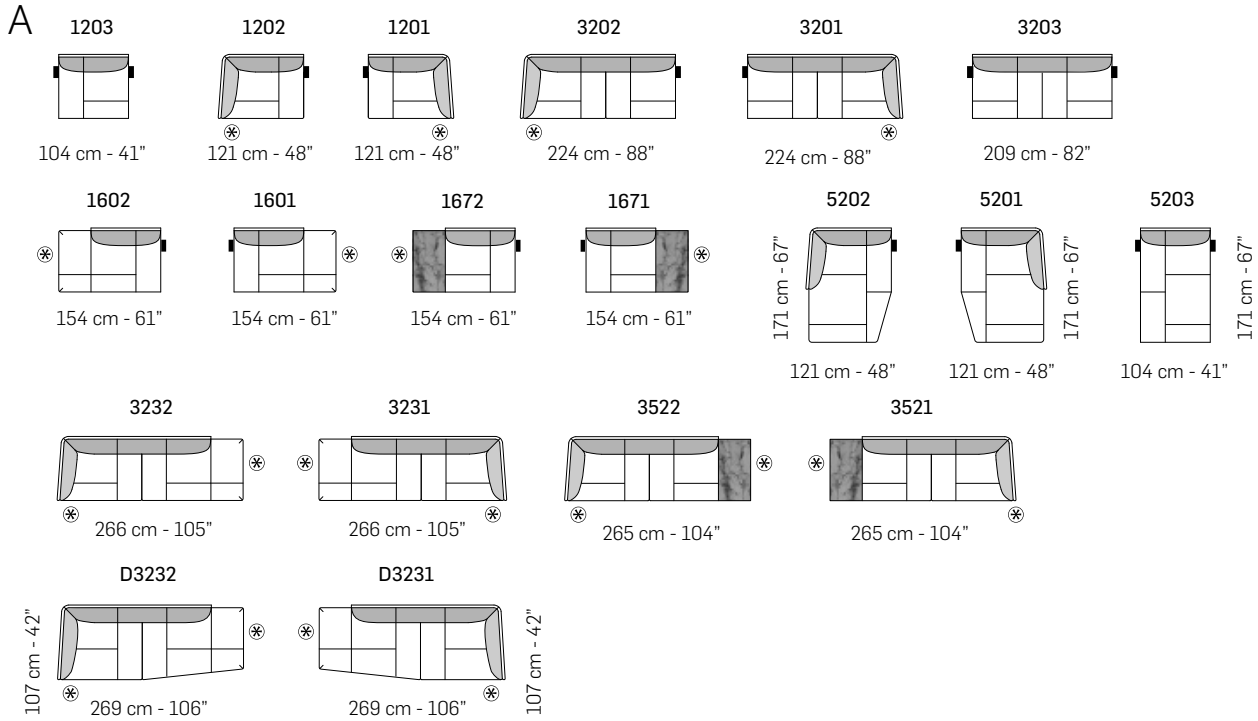

<p>Dimensions</p> <p>SMALL SOFA</p> <p>MEDIUM SOFA</p> <p>LARGE SOFA</p>	<p>W94" / D41" / H29"-36" / SH17" / SD21"-30"</p> <p>W102" / D41" / H29"-36" / SH17" / SD21"-30"</p> <p>W117" / D41" / H29"-36" / SH17" / SD21"-30"</p>
<p>Options</p>	<p>Modular sofa sections, Multiple sizes Configuration Upholstery material</p>
<p>Details</p>	<p>Seat suspensions in reinforced elastic webbing. Paddings in eco-friendly open cell polyurethane foam, with diferent densities. Covering in leather or fabric. Not removable coverings. Metal legs in Gunmetal, Satin Brass, Antique bronze Stitchings only for leather covering</p>
<p>Material</p>	<p>Fabric or leather, Solid hardwood, Steel, Foam, Polyseter fiber</p>

prices subject to change | delivery not included

tutti gli elementi del gruppo A hanno lo stesso modulo di seduta - all items in group A have the same seat width

tutti gli elementi del gruppo B hanno lo stesso modulo di seduta - all items in group B have the same seat width