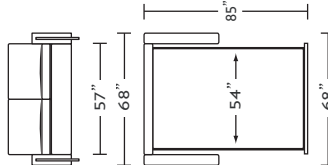

FULL SIZE
SUL-SM2-FS