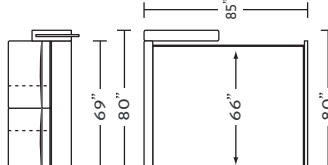

QUEEN PLUS SIZE
SUL-SO2-QP
SUL-SO3-QP*