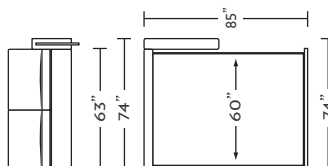

QUEEN SIZE
SUL-SO2-QS