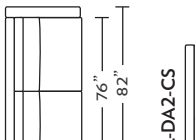

SUL-DL2-CS
SUL-DR2-CS*