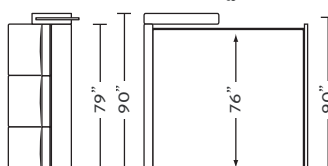

KING SIZE
SUL-SO3-KS