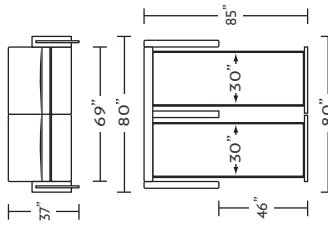

SULLEY

DOUBLE COT SIZE
SUL-DBL-CS