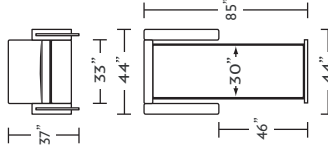

COT SIZE
SUL-CH-CS