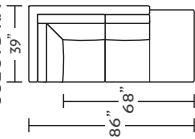

SUL-SBC-LA
SUL-SBC-RA*
SUL-STB-LA
SUL-STB-RA*