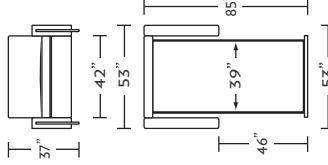

TWIN SIZE
SUL-CH2-TS