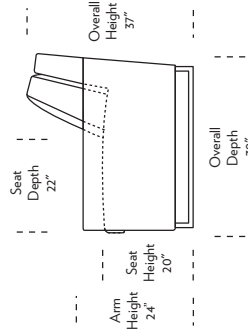

Standard Comfort Sleeper®
Features:

- Featuring the patented Tiffany 24/7™ platform sleep system
- Room to stretch out with true 80 inches of bedroom-length sleeping surface
- Ultimate comfort on four inches of plush, high-density foam mattress
- Zero wall clearance
- Quick-ship delivery
- Double-needle top-stitch
- High-density, high-resiliency foam seat cushions
- Loose back and seat cushions
- Lifetime warranty on frame
- 10-year mechanism warranty
- Brushed stainless steel leg

Mattress Options:

- Premier with Crypton® ticking
- Gel
- Tempur-Pedic®

Options:

- High-density, high-resiliency foam seat cushions encased in down and down back cushions available

Please use actual leather, fabric, Crypton®, Sumbrella® and Ultrasuede® swatches when specifying furniture as the colors shown may vary due to the printing process.

* Picture shows left arm seated. Please specify left or right arm seated when ordering.

† All orders are in seated position.

‡ Dotted lines for Queen Plus sizes indicates the number of seats.

All dimensions are approximate and subject to change.