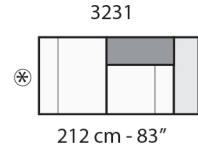

Dimensions	
ARM CHAIR	W54" / D40" / SD26" / H28" / SH19"
LOVESEAT	W83" / D40" / SD26" / H28" / SH19"
SOFA	W95" / D40" / SD26" / H28" / SH19"
SMALL CHAISE SECTIONAL	W84" / D40" / SD26" / H28" / SH19"
MEDIUM CHAISE SECTIONAL	W113" / D40" / SD26" / H28" / SH19"
LARGE CHAISE SECTIONAL	W131" / D40" / SD26" / H28" / SH19"
SMALL SOFA SECTIONAL	W96" / D40" / SD26" / H28" / SH19"
MEDIUM SOFA SECTIONAL	W125" / D40" / SD26" / H28" / SH19"
LARGE SOFA SECTIONAL	W143" / D40" / SD26" / H28" / SH19"
Options	
	Configuration Upholstery Finish for legs Contrast stitching Finished sectional sides
Details	
	Sectional sides are not finished
Material	
	Wooden frame Padding made with eco-friendly open cell polyurethane foam Legs in black thermoplastic material

prices subject to change | delivery not included

FRONTALE
FRONT

LATERALE
DEPTH

LATERALE BR BIG
BIG ARM DEPTH

A

B

tutti gli elementi del gruppo B hanno lo stesso modulo di seduta - all items in group B have the same seat width

333 cm - 131"

3202 + 3231

423 cm - 167"

1922 + 1203 + 4052 + 1203 + 6032

364 cm - 60"