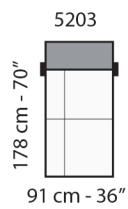

Dimensions	
ARM CHAIR	W54" / D40" / SD26" / H28" / SH19"
LOVESEAT	W83" / D40" / SD26" / H28" / SH19"
SOFA	W95" / D40" / SD26" / H28" / SH19"
SMALL CHAISE SECTIONAL	W84" / D40" / SD26" / H28" / SH19"
MEDIUM CHAISE SECTIONAL	W113" / D40" / SD26" / H28" / SH19"
LARGE CHAISE SECTIONAL	W131" / D40" / SD26" / H28" / SH19"
SMALL SOFA SECTIONAL	W96" / D40" / SD26" / H28" / SH19"
MEDIUM SOFA SECTIONAL	W125" / D40" / SD26" / H28" / SH19"
LARGE SOFA SECTIONAL	W143" / D40" / SD26" / H28" / SH19"
Options	
	Configuration Upholstery Finish for legs Contrast stitching Finished sectional sides
Details	
	Sectional sides are not finished
Material	
	Wooden frame Padding made with eco-friendly open cell polyurethane foam Legs in black thermoplastic material

prices subject to change | delivery not included

FRONTALE
FRONT

LATERALE
DEPTH

LATERALE BR BIG
BIG ARM DEPTH

A

B

tutti gli elementi del gruppo B hanno lo stesso modulo di seduta - all items in group B have the same seat width

333 cm - 131"

3202 + 3231

423 cm - 167"

1922 + 1203 + 4052 + 1203 + 6032

364 cm - 60"