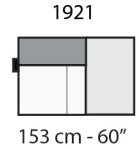

Dimensions	
ARM CHAIR	W54" / D40" / SD26" / H28" / SH19"
LOVESEAT	W83" / D40" / SD26" / H28" / SH19"
SOFA	W95" / D40" / SD26" / H28" / SH19"
SMALL CHAISE SECTIONAL	W84" / D40" / SD26" / H28" / SH19"
MEDIUM CHAISE SECTIONAL	W113" / D40" / SD26" / H28" / SH19"
LARGE CHAISE SECTIONAL	W131" / D40" / SD26" / H28" / SH19"
SMALL SOFA SECTIONAL	W96" / D40" / SD26" / H28" / SH19"
MEDIUM SOFA SECTIONAL	W125" / D40" / SD26" / H28" / SH19"
LARGE SOFA SECTIONAL	W143" / D40" / SD26" / H28" / SH19"
Options	
	Configuration Upholstery Finish for legs Contrast stitching Finished sectional sides
Details	
	Sectional sides are not finished
Material	
	Wooden frame Padding made with eco-friendly open cell polyurethane foam Legs in black thermoplastic material

prices subject to change | delivery not included

FRONTALE
FRONT

LATERALE
DEPTH

LATERALE BR BIG
BIG ARM DEPTH

A

B

tutti gli elementi del gruppo B hanno lo stesso modulo di seduta - all items in group B have the same seat width

333 cm - 131"

3202 + 3231

423 cm - 167"

1922 + 1203 + 4052 + 1203 + 6032

364 cm - 60"