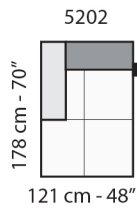

Dimensions	
ARM CHAIR	W54" / D40" / SD26" / H28" / SH19"
LOVESEAT	W83" / D40" / SD26" / H28" / SH19"
SOFA	W95" / D40" / SD26" / H28" / SH19"
SMALL CHAISE SECTIONAL	W84" / D40" / SD26" / H28" / SH19"
MEDIUM CHAISE SECTIONAL	W113" / D40" / SD26" / H28" / SH19"
LARGE CHAISE SECTIONAL	W131" / D40" / SD26" / H28" / SH19"
SMALL SOFA SECTIONAL	W96" / D40" / SD26" / H28" / SH19"
MEDIUM SOFA SECTIONAL	W125" / D40" / SD26" / H28" / SH19"
LARGE SOFA SECTIONAL	W143" / D40" / SD26" / H28" / SH19"
Options	
	Configuration Upholstery Finish for legs Contrast stitching Finished sectional sides
Details	
	Sectional sides are not finished
Material	
	Wooden frame Padding made with eco-friendly open cell polyurethane foam Legs in black thermoplastic material

prices subject to change | delivery not included

FRONTALE
FRONT

LATERALE
DEPTH

LATERALE BR BIG
BIG ARM DEPTH

A

B

tutti gli elementi del gruppo B hanno lo stesso modulo di seduta - all items in group B have the same seat width

333 cm - 131"

3202 + 3231

423 cm - 167"

1922 + 1203 + 4052 + 1203 + 6032

364 cm - 60"