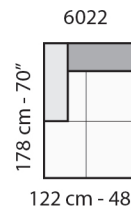

Dimensions	
ARM CHAIR	W54" / D40" / SD26" / H28" / SH19"
LOVESEAT	W83" / D40" / SD26" / H28" / SH19"
SOFA	W95" / D40" / SD26" / H28" / SH19"
SMALL CHAISE SECTIONAL	W84" / D40" / SD26" / H28" / SH19"
MEDIUM CHAISE SECTIONAL	W113" / D40" / SD26" / H28" / SH19"
LARGE CHAISE SECTIONAL	W131" / D40" / SD26" / H28" / SH19"
SMALL SOFA SECTIONAL	W96" / D40" / SD26" / H28" / SH19"
MEDIUM SOFA SECTIONAL	W125" / D40" / SD26" / H28" / SH19"
LARGE SOFA SECTIONAL	W143" / D40" / SD26" / H28" / SH19"
Options	
	Configuration Upholstery Finish for legs Contrast stitching Finished sectional sides
Details	
	Sectional sides are not finished
Material	
	Wooden frame Padding made with eco-friendly open cell polyurethane foam Legs in black thermoplastic material

prices subject to change | delivery not included

FRONTALE
FRONT

LATERALE
DEPTH

LATERALE BR BIG
BIG ARM DEPTH

A

B

tutti gli elementi del gruppo B hanno lo stesso modulo di seduta - all items in group B have the same seat width

333 cm - 131"

3202 + 3231

423 cm - 167"

1922 + 1203 + 4052 + 1203 + 6032

364 cm - 60"