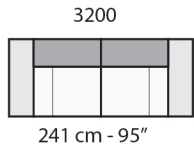

Dimensions	
ARM CHAIR	W54" / D40" / SD26" / H28" / SH19"
LOVESEAT	W83" / D40" / SD26" / H28" / SH19"
SOFA	W95" / D40" / SD26" / H28" / SH19"
SMALL CHAISE SECTIONAL	W84" / D40" / SD26" / H28" / SH19"
MEDIUM CHAISE SECTIONAL	W113" / D40" / SD26" / H28" / SH19"
LARGE CHAISE SECTIONAL	W131" / D40" / SD26" / H28" / SH19"
SMALL SOFA SECTIONAL	W96" / D40" / SD26" / H28" / SH19"
MEDIUM SOFA SECTIONAL	W125" / D40" / SD26" / H28" / SH19"
LARGE SOFA SECTIONAL	W143" / D40" / SD26" / H28" / SH19"
Options	
	Configuration Upholstery Finish for legs Contrast stitching Finished sectional sides
Details	
	Sectional sides are not finished
Material	
	Wooden frame Padding made with eco-friendly open cell polyurethane foam Legs in black thermoplastic material

prices subject to change | delivery not included

FRONTALE
FRONT

LATERALE
DEPTH

LATERALE BR BIG
BIG ARM DEPTH

A

B

tutti gli elementi del gruppo B hanno lo stesso modulo di seduta - all items in group B have the same seat width

333 cm - 131"

3202 + 3231

423 cm - 167"

1922 + 1203 + 4052 + 1203 + 6032

364 cm - 60"