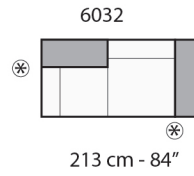

Dimensions	
ARM CHAIR	W54" / D40" / SD26" / H28" / SH19"
LOVESEAT	W83" / D40" / SD26" / H28" / SH19"
SOFA	W95" / D40" / SD26" / H28" / SH19"
SMALL CHAISE SECTIONAL	W84" / D40" / SD26" / H28" / SH19"
MEDIUM CHAISE SECTIONAL	W113" / D40" / SD26" / H28" / SH19"
LARGE CHAISE SECTIONAL	W131" / D40" / SD26" / H28" / SH19"
SMALL SOFA SECTIONAL	W96" / D40" / SD26" / H28" / SH19"
MEDIUM SOFA SECTIONAL	W125" / D40" / SD26" / H28" / SH19"
LARGE SOFA SECTIONAL	W143" / D40" / SD26" / H28" / SH19"
Options	
	Configuration Upholstery Finish for legs Contrast stitching Finished sectional sides
Details	
	Sectional sides are not finished
Material	
	Wooden frame Padding made with eco-friendly open cell polyurethane foam Legs in black thermoplastic material

prices subject to change | delivery not included

FRONTALE
FRONT

LATERALE
DEPTH

LATERALE BR BIG
BIG ARM DEPTH

A

B

tutti gli elementi del gruppo B hanno lo stesso modulo di seduta - all items in group B have the same seat width

333 cm - 131"

3202 + 3231

423 cm - 167"

1922 + 1203 + 4052 + 1203 + 6032

364 cm - 60"