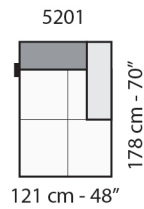

Dimensions	
ARM CHAIR	W54" / D40" / SD26" / H28" / SH19"
LOVESEAT	W83" / D40" / SD26" / H28" / SH19"
SOFA	W95" / D40" / SD26" / H28" / SH19"
SMALL CHAISE SECTIONAL	W84" / D40" / SD26" / H28" / SH19"
MEDIUM CHAISE SECTIONAL	W113" / D40" / SD26" / H28" / SH19"
LARGE CHAISE SECTIONAL	W131" / D40" / SD26" / H28" / SH19"
SMALL SOFA SECTIONAL	W96" / D40" / SD26" / H28" / SH19"
MEDIUM SOFA SECTIONAL	W125" / D40" / SD26" / H28" / SH19"
LARGE SOFA SECTIONAL	W143" / D40" / SD26" / H28" / SH19"
Options	
	Configuration Upholstery Finish for legs Contrast stitching Finished sectional sides
Details	
	Sectional sides are not finished
Material	
	Wooden frame Padding made with eco-friendly open cell polyurethane foam Legs in black thermoplastic material

prices subject to change | delivery not included

FRONTALE
FRONT

LATERALE
DEPTH

LATERALE BR BIG
BIG ARM DEPTH

A

B

tutti gli elementi del gruppo B hanno lo stesso modulo di seduta - all items in group B have the same seat width

333 cm - 131"

3202 + 3231

423 cm - 167"

1922 + 1203 + 4052 + 1203 + 6032

364 cm - 60"