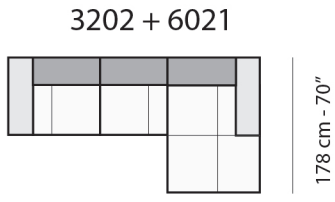

Dimensions	
ARM CHAIR	W54" / D40" / SD26" / H28" / SH19"
LOVESEAT	W83" / D40" / SD26" / H28" / SH19"
SOFA	W95" / D40" / SD26" / H28" / SH19"
SMALL CHAISE SECTIONAL	W84" / D40" / SD26" / H28" / SH19"
MEDIUM CHAISE SECTIONAL	W113" / D40" / SD26" / H28" / SH19"
LARGE CHAISE SECTIONAL	W131" / D40" / SD26" / H28" / SH19"
SMALL SOFA SECTIONAL	W96" / D40" / SD26" / H28" / SH19"
MEDIUM SOFA SECTIONAL	W125" / D40" / SD26" / H28" / SH19"
LARGE SOFA SECTIONAL	W143" / D40" / SD26" / H28" / SH19"
Options	
	Configuration Upholstery Finish for legs Contrast stitching Finished sectional sides
Details	
	Sectional sides are not finished
Material	
	Wooden frame Padding made with eco-friendly open cell polyurethane foam Legs in black thermoplastic material

prices subject to change | delivery not included

FRONTALE
FRONT

LATERALE
DEPTH

LATERALE BR BIG
BIG ARM DEPTH

A

B

tutti gli elementi del gruppo B hanno lo stesso modulo di seduta - all items in group B have the same seat width

333 cm - 131"

3202 + 3231

423 cm - 167"

1922 + 1203 + 4052 + 1203 + 6032

364 cm - 60"