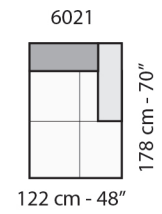

Dimensions	
ARM CHAIR	W54" / D40" / SD26" / H28" / SH19"
LOVESEAT	W83" / D40" / SD26" / H28" / SH19"
SOFA	W95" / D40" / SD26" / H28" / SH19"
SMALL CHAISE SECTIONAL	W84" / D40" / SD26" / H28" / SH19"
MEDIUM CHAISE SECTIONAL	W113" / D40" / SD26" / H28" / SH19"
LARGE CHAISE SECTIONAL	W131" / D40" / SD26" / H28" / SH19"
SMALL SOFA SECTIONAL	W96" / D40" / SD26" / H28" / SH19"
MEDIUM SOFA SECTIONAL	W125" / D40" / SD26" / H28" / SH19"
LARGE SOFA SECTIONAL	W143" / D40" / SD26" / H28" / SH19"
Options	
	Configuration Upholstery Finish for legs Contrast stitching Finished sectional sides
Details	
	Sectional sides are not finished
Material	
	Wooden frame Padding made with eco-friendly open cell polyurethane foam Legs in black thermoplastic material

prices subject to change | delivery not included

FRONTALE
FRONT

LATERALE
DEPTH

LATERALE BR BIG
BIG ARM DEPTH

A

B

tutti gli elementi del gruppo B hanno lo stesso modulo di seduta - all items in group B have the same seat width

333 cm - 131"

3202 + 3231

423 cm - 167"

1922 + 1203 + 4052 + 1203 + 6032

364 cm - 60"