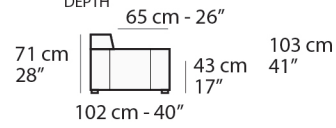

Dimensions	
ARM CHAIR	W54" / D40" / SD26" / H28" / SH19"
LOVESEAT	W83" / D40" / SD26" / H28" / SH19"
SOFA	W95" / D40" / SD26" / H28" / SH19"
SMALL CHAISE SECTIONAL	W84" / D40" / SD26" / H28" / SH19"
MEDIUM CHAISE SECTIONAL	W113" / D40" / SD26" / H28" / SH19"
LARGE CHAISE SECTIONAL	W131" / D40" / SD26" / H28" / SH19"
SMALL SOFA SECTIONAL	W96" / D40" / SD26" / H28" / SH19"
MEDIUM SOFA SECTIONAL	W125" / D40" / SD26" / H28" / SH19"
LARGE SOFA SECTIONAL	W143" / D40" / SD26" / H28" / SH19"
Options	
	Configuration Upholstery Finish for legs Contrast stitching Finished sectional sides
Details	
	Sectional sides are not finished
Material	
	Wooden frame Padding made with eco-friendly open cell polyurethane foam Legs in black thermoplastic material

prices subject to change | delivery not included

FRONTALE
FRONT

LATERALE
DEPTH

LATERALE BR BIG
BIG ARM DEPTH

A

B

tutti gli elementi del gruppo B hanno lo stesso modulo di seduta - all items in group B have the same seat width

333 cm - 131"

3202 + 3231

423 cm - 167"

1922 + 1203 + 4052 + 1203 + 6032

364 cm - 60"