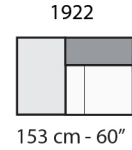

Dimensions	
ARM CHAIR	W54" / D40" / SD26" / H28" / SH19"
LOVESEAT	W83" / D40" / SD26" / H28" / SH19"
SOFA	W95" / D40" / SD26" / H28" / SH19"
SMALL CHAISE SECTIONAL	W84" / D40" / SD26" / H28" / SH19"
MEDIUM CHAISE SECTIONAL	W113" / D40" / SD26" / H28" / SH19"
LARGE CHAISE SECTIONAL	W131" / D40" / SD26" / H28" / SH19"
SMALL SOFA SECTIONAL	W96" / D40" / SD26" / H28" / SH19"
MEDIUM SOFA SECTIONAL	W125" / D40" / SD26" / H28" / SH19"
LARGE SOFA SECTIONAL	W143" / D40" / SD26" / H28" / SH19"
Options	
	Configuration Upholstery Finish for legs Contrast stitching Finished sectional sides
Details	
	Sectional sides are not finished
Material	
	Wooden frame Padding made with eco-friendly open cell polyurethane foam Legs in black thermoplastic material

prices subject to change | delivery not included

FRONTALE
FRONT

LATERALE
DEPTH

LATERALE BR BIG
BIG ARM DEPTH

A

B

tutti gli elementi del gruppo B hanno lo stesso modulo di seduta - all items in group B have the same seat width

333 cm - 131"

3202 + 3231

423 cm - 167"

1922 + 1203 + 4052 + 1203 + 6032

364 cm - 60"