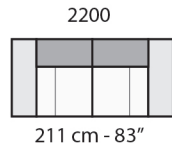

Dimensions	
ARM CHAIR	W54" / D40" / SD26" / H28" / SH19"
LOVESEAT	W83" / D40" / SD26" / H28" / SH19"
SOFA	W95" / D40" / SD26" / H28" / SH19"
SMALL CHAISE SECTIONAL	W84" / D40" / SD26" / H28" / SH19"
MEDIUM CHAISE SECTIONAL	W113" / D40" / SD26" / H28" / SH19"
LARGE CHAISE SECTIONAL	W131" / D40" / SD26" / H28" / SH19"
SMALL SOFA SECTIONAL	W96" / D40" / SD26" / H28" / SH19"
MEDIUM SOFA SECTIONAL	W125" / D40" / SD26" / H28" / SH19"
LARGE SOFA SECTIONAL	W143" / D40" / SD26" / H28" / SH19"
Options	
	Configuration Upholstery Finish for legs Contrast stitching Finished sectional sides
Details	
	Sectional sides are not finished
Material	
	Wooden frame Padding made with eco-friendly open cell polyurethane foam Legs in black thermoplastic material

prices subject to change | delivery not included

FRONTALE
FRONT

LATERALE
DEPTH

LATERALE BR BIG
BIG ARM DEPTH

A

B

tutti gli elementi del gruppo B hanno lo stesso modulo di seduta - all items in group B have the same seat width

333 cm - 131"

3202 + 3231

423 cm - 167"

1922 + 1203 + 4052 + 1203 + 6032

364 cm - 60"