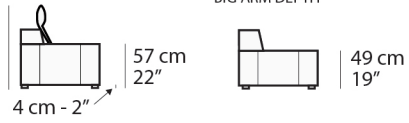

Dimensions	
ARM CHAIR	W54" / D40" / SD26" / H28" / SH19"
LOVESEAT	W83" / D40" / SD26" / H28" / SH19"
SOFA	W95" / D40" / SD26" / H28" / SH19"
SMALL CHAISE SECTIONAL	W84" / D40" / SD26" / H28" / SH19"
MEDIUM CHAISE SECTIONAL	W113" / D40" / SD26" / H28" / SH19"
LARGE CHAISE SECTIONAL	W131" / D40" / SD26" / H28" / SH19"
SMALL SOFA SECTIONAL	W96" / D40" / SD26" / H28" / SH19"
MEDIUM SOFA SECTIONAL	W125" / D40" / SD26" / H28" / SH19"
LARGE SOFA SECTIONAL	W143" / D40" / SD26" / H28" / SH19"
Options	
	Configuration Upholstery Finish for legs Contrast stitching Finished sectional sides
Details	
	Sectional sides are not finished
Material	
	Wooden frame Padding made with eco-friendly open cell polyurethane foam Legs in black thermoplastic material

prices subject to change | delivery not included

FRONTALE
FRONT

LATERALE
DEPTH

LATERALE BR BIG
BIG ARM DEPTH

A

B

tutti gli elementi del gruppo B hanno lo stesso modulo di seduta - all items in group B have the same seat width

333 cm - 131"

3202 + 3231

423 cm - 167"

1922 + 1203 + 4052 + 1203 + 6032

364 cm - 60"