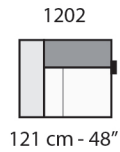

Dimensions	
ARM CHAIR	W54" / D40" / SD26" / H28" / SH19"
LOVESEAT	W83" / D40" / SD26" / H28" / SH19"
SOFA	W95" / D40" / SD26" / H28" / SH19"
SMALL CHAISE SECTIONAL	W84" / D40" / SD26" / H28" / SH19"
MEDIUM CHAISE SECTIONAL	W113" / D40" / SD26" / H28" / SH19"
LARGE CHAISE SECTIONAL	W131" / D40" / SD26" / H28" / SH19"
SMALL SOFA SECTIONAL	W96" / D40" / SD26" / H28" / SH19"
MEDIUM SOFA SECTIONAL	W125" / D40" / SD26" / H28" / SH19"
LARGE SOFA SECTIONAL	W143" / D40" / SD26" / H28" / SH19"
Options	
	Configuration Upholstery Finish for legs Contrast stitching Finished sectional sides
Details	
	Sectional sides are not finished
Material	
	Wooden frame Padding made with eco-friendly open cell polyurethane foam Legs in black thermoplastic material

prices subject to change | delivery not included

FRONTALE
FRONT

LATERALE
DEPTH

LATERALE BR BIG
BIG ARM DEPTH

A

B

tutti gli elementi del gruppo B hanno lo stesso modulo di seduta - all items in group B have the same seat width

333 cm - 131"

3202 + 3231

423 cm - 167"

1922 + 1203 + 4052 + 1203 + 6032

364 cm - 60"