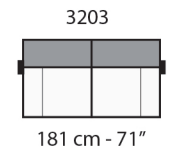

Dimensions	
ARM CHAIR	W54" / D40" / SD26" / H28" / SH19"
LOVESEAT	W83" / D40" / SD26" / H28" / SH19"
SOFA	W95" / D40" / SD26" / H28" / SH19"
SMALL CHAISE SECTIONAL	W84" / D40" / SD26" / H28" / SH19"
MEDIUM CHAISE SECTIONAL	W113" / D40" / SD26" / H28" / SH19"
LARGE CHAISE SECTIONAL	W131" / D40" / SD26" / H28" / SH19"
SMALL SOFA SECTIONAL	W96" / D40" / SD26" / H28" / SH19"
MEDIUM SOFA SECTIONAL	W125" / D40" / SD26" / H28" / SH19"
LARGE SOFA SECTIONAL	W143" / D40" / SD26" / H28" / SH19"
Options	
	Configuration Upholstery Finish for legs Contrast stitching Finished sectional sides
Details	
	Sectional sides are not finished
Material	
	Wooden frame Padding made with eco-friendly open cell polyurethane foam Legs in black thermoplastic material

prices subject to change | delivery not included

FRONTALE
FRONT

LATERALE
DEPTH

LATERALE BR BIG
BIG ARM DEPTH

A

B

tutti gli elementi del gruppo B hanno lo stesso modulo di seduta - all items in group B have the same seat width

333 cm - 131"

3202 + 3231

423 cm - 167"

1922 + 1203 + 4052 + 1203 + 6032

364 cm - 60"