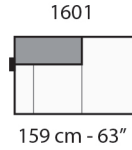

Dimensions	
ARM CHAIR	W54" / D40" / SD26" / H28" / SH19"
LOVESEAT	W83" / D40" / SD26" / H28" / SH19"
SOFA	W95" / D40" / SD26" / H28" / SH19"
SMALL CHAISE SECTIONAL	W84" / D40" / SD26" / H28" / SH19"
MEDIUM CHAISE SECTIONAL	W113" / D40" / SD26" / H28" / SH19"
LARGE CHAISE SECTIONAL	W131" / D40" / SD26" / H28" / SH19"
SMALL SOFA SECTIONAL	W96" / D40" / SD26" / H28" / SH19"
MEDIUM SOFA SECTIONAL	W125" / D40" / SD26" / H28" / SH19"
LARGE SOFA SECTIONAL	W143" / D40" / SD26" / H28" / SH19"
Options	
	Configuration Upholstery Finish for legs Contrast stitching Finished sectional sides
Details	
	Sectional sides are not finished
Material	
	Wooden frame Padding made with eco-friendly open cell polyurethane foam Legs in black thermoplastic material

prices subject to change | delivery not included

FRONTALE
FRONT

LATERALE
DEPTH

LATERALE BR BIG
BIG ARM DEPTH

A

B

tutti gli elementi del gruppo B hanno lo stesso modulo di seduta - all items in group B have the same seat width

333 cm - 131"

3202 + 3231

423 cm - 167"

1922 + 1203 + 4052 + 1203 + 6032

364 cm - 60"