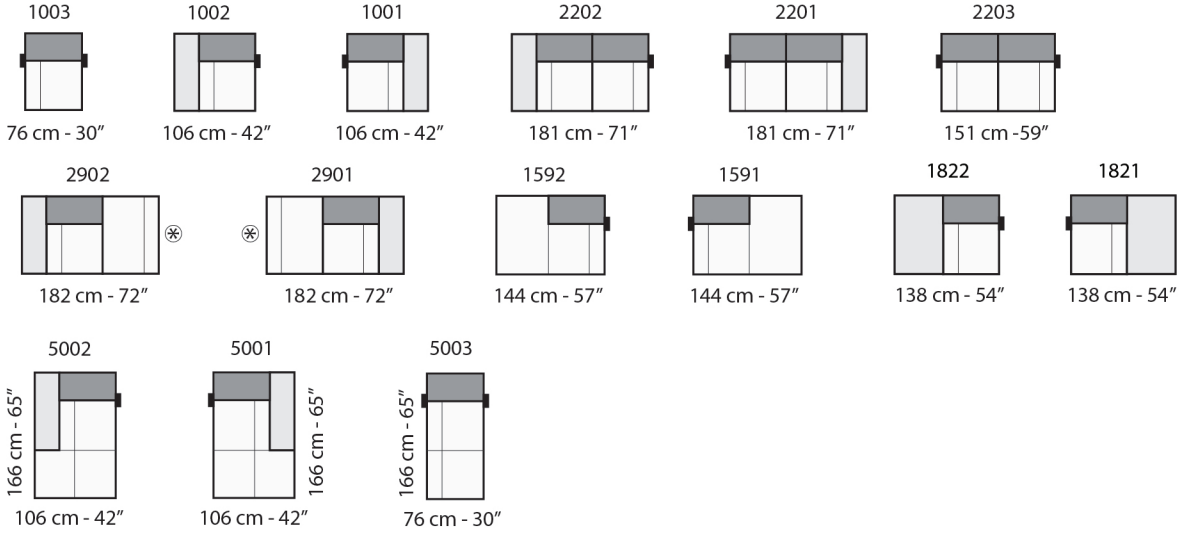

Dimensions	
ARM CHAIR	W54" / D40" / SD26" / H28" / SH19"
LOVESEAT	W83" / D40" / SD26" / H28" / SH19"
SOFA	W95" / D40" / SD26" / H28" / SH19"
SMALL CHAISE SECTIONAL	W84" / D40" / SD26" / H28" / SH19"
MEDIUM CHAISE SECTIONAL	W113" / D40" / SD26" / H28" / SH19"
LARGE CHAISE SECTIONAL	W131" / D40" / SD26" / H28" / SH19"
SMALL SOFA SECTIONAL	W96" / D40" / SD26" / H28" / SH19"
MEDIUM SOFA SECTIONAL	W125" / D40" / SD26" / H28" / SH19"
LARGE SOFA SECTIONAL	W143" / D40" / SD26" / H28" / SH19"
Options	
	Configuration Upholstery Finish for legs Contrast stitching Finished sectional sides
Details	
	Sectional sides are not finished
Material	
	Wooden frame Padding made with eco-friendly open cell polyurethane foam Legs in black thermoplastic material

prices subject to change | delivery not included

FRONTALE
FRONT

LATERALE
DEPTH

LATERALE BR BIG
BIG ARM DEPTH

A

B

tutti gli elementi del gruppo B hanno lo stesso modulo di seduta - all items in group B have the same seat width

333 cm - 131"

3202 + 3231

423 cm - 167"

1922 + 1203 + 4052 + 1203 + 6032

364 cm - 60"