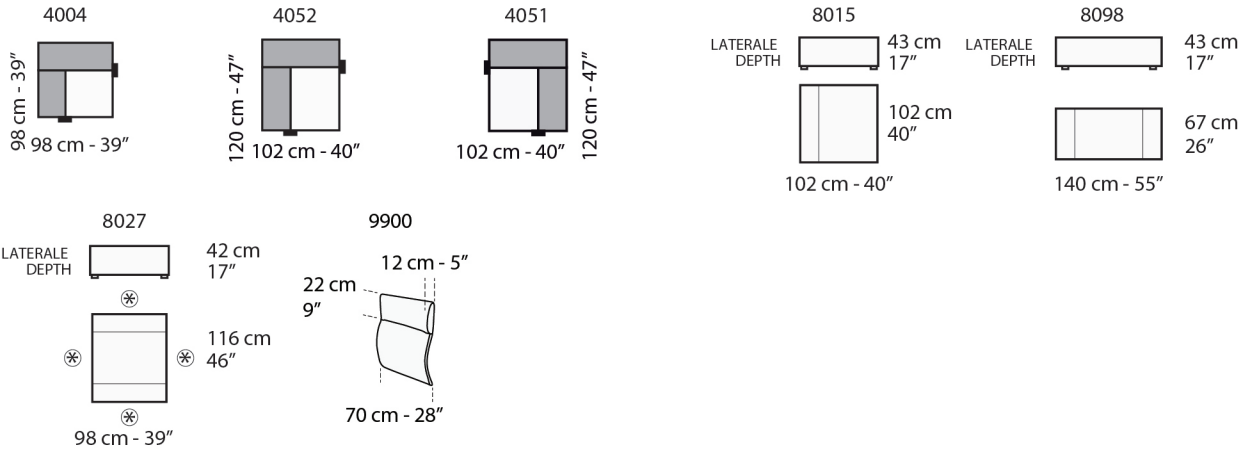

Dimensions	
ARM CHAIR	W54" / D40" / SD26" / H28" / SH19"
LOVESEAT	W83" / D40" / SD26" / H28" / SH19"
SOFA	W95" / D40" / SD26" / H28" / SH19"
SMALL CHAISE SECTIONAL	W84" / D40" / SD26" / H28" / SH19"
MEDIUM CHAISE SECTIONAL	W113" / D40" / SD26" / H28" / SH19"
LARGE CHAISE SECTIONAL	W131" / D40" / SD26" / H28" / SH19"
SMALL SOFA SECTIONAL	W96" / D40" / SD26" / H28" / SH19"
MEDIUM SOFA SECTIONAL	W125" / D40" / SD26" / H28" / SH19"
LARGE SOFA SECTIONAL	W143" / D40" / SD26" / H28" / SH19"
Options	
	Configuration Upholstery Finish for legs Contrast stitching Finished sectional sides
Details	
	Sectional sides are not finished
Material	
	Wooden frame Padding made with eco-friendly open cell polyurethane foam Legs in black thermoplastic material

prices subject to change | delivery not included

FRONTALE
FRONT

LATERALE
DEPTH

LATERALE BR BIG
BIG ARM DEPTH

A

B

tutti gli elementi del gruppo B hanno lo stesso modulo di seduta - all items in group B have the same seat width

333 cm - 131"

3202 + 3231

423 cm - 167"

1922 + 1203 + 4052 + 1203 + 6032

364 cm - 60"