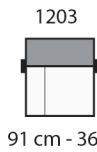

Dimensions	
ARM CHAIR	W54" / D40" / SD26" / H28" / SH19"
LOVESEAT	W83" / D40" / SD26" / H28" / SH19"
SOFA	W95" / D40" / SD26" / H28" / SH19"
SMALL CHAISE SECTIONAL	W84" / D40" / SD26" / H28" / SH19"
MEDIUM CHAISE SECTIONAL	W113" / D40" / SD26" / H28" / SH19"
LARGE CHAISE SECTIONAL	W131" / D40" / SD26" / H28" / SH19"
SMALL SOFA SECTIONAL	W96" / D40" / SD26" / H28" / SH19"
MEDIUM SOFA SECTIONAL	W125" / D40" / SD26" / H28" / SH19"
LARGE SOFA SECTIONAL	W143" / D40" / SD26" / H28" / SH19"
Options	
	Configuration Upholstery Finish for legs Contrast stitching Finished sectional sides
Details	
	Sectional sides are not finished
Material	
	Wooden frame Padding made with eco-friendly open cell polyurethane foam Legs in black thermoplastic material

prices subject to change | delivery not included

FRONTALE
FRONT

LATERALE
DEPTH

LATERALE BR BIG
BIG ARM DEPTH

A

B

tutti gli elementi del gruppo B hanno lo stesso modulo di seduta - all items in group B have the same seat width

333 cm - 131"

3202 + 3231

423 cm - 167"

1922 + 1203 + 4052 + 1203 + 6032

364 cm - 60"