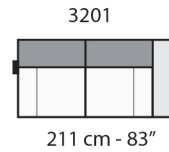

Dimensions	
ARM CHAIR	W54" / D40" / SD26" / H28" / SH19"
LOVESEAT	W83" / D40" / SD26" / H28" / SH19"
SOFA	W95" / D40" / SD26" / H28" / SH19"
SMALL CHAISE SECTIONAL	W84" / D40" / SD26" / H28" / SH19"
MEDIUM CHAISE SECTIONAL	W113" / D40" / SD26" / H28" / SH19"
LARGE CHAISE SECTIONAL	W131" / D40" / SD26" / H28" / SH19"
SMALL SOFA SECTIONAL	W96" / D40" / SD26" / H28" / SH19"
MEDIUM SOFA SECTIONAL	W125" / D40" / SD26" / H28" / SH19"
LARGE SOFA SECTIONAL	W143" / D40" / SD26" / H28" / SH19"
Options	
	Configuration Upholstery Finish for legs Contrast stitching Finished sectional sides
Details	
	Sectional sides are not finished
Material	
	Wooden frame Padding made with eco-friendly open cell polyurethane foam Legs in black thermoplastic material

prices subject to change | delivery not included

FRONTALE
FRONT

LATERALE
DEPTH

LATERALE BR BIG
BIG ARM DEPTH

A

B

tutti gli elementi del gruppo B hanno lo stesso modulo di seduta - all items in group B have the same seat width

333 cm - 131"

3202 + 3231

423 cm - 167"

1922 + 1203 + 4052 + 1203 + 6032

364 cm - 60"