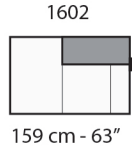

Dimensions	
ARM CHAIR	W54" / D40" / SD26" / H28" / SH19"
LOVESEAT	W83" / D40" / SD26" / H28" / SH19"
SOFA	W95" / D40" / SD26" / H28" / SH19"
SMALL CHAISE SECTIONAL	W84" / D40" / SD26" / H28" / SH19"
MEDIUM CHAISE SECTIONAL	W113" / D40" / SD26" / H28" / SH19"
LARGE CHAISE SECTIONAL	W131" / D40" / SD26" / H28" / SH19"
SMALL SOFA SECTIONAL	W96" / D40" / SD26" / H28" / SH19"
MEDIUM SOFA SECTIONAL	W125" / D40" / SD26" / H28" / SH19"
LARGE SOFA SECTIONAL	W143" / D40" / SD26" / H28" / SH19"
Options	
	Configuration Upholstery Finish for legs Contrast stitching Finished sectional sides
Details	
	Sectional sides are not finished
Material	
	Wooden frame Padding made with eco-friendly open cell polyurethane foam Legs in black thermoplastic material

prices subject to change | delivery not included

FRONTALE
FRONT

LATERALE
DEPTH

LATERALE BR BIG
BIG ARM DEPTH

A

B

tutti gli elementi del gruppo B hanno lo stesso modulo di seduta - all items in group B have the same seat width

333 cm - 131"

3202 + 3231

423 cm - 167"

1922 + 1203 + 4052 + 1203 + 6032

364 cm - 60"