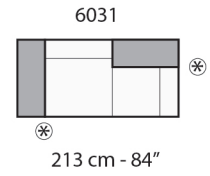

Dimensions	
ARM CHAIR	W54" / D40" / SD26" / H28" / SH19"
LOVESEAT	W83" / D40" / SD26" / H28" / SH19"
SOFA	W95" / D40" / SD26" / H28" / SH19"
SMALL CHAISE SECTIONAL	W84" / D40" / SD26" / H28" / SH19"
MEDIUM CHAISE SECTIONAL	W113" / D40" / SD26" / H28" / SH19"
LARGE CHAISE SECTIONAL	W131" / D40" / SD26" / H28" / SH19"
SMALL SOFA SECTIONAL	W96" / D40" / SD26" / H28" / SH19"
MEDIUM SOFA SECTIONAL	W125" / D40" / SD26" / H28" / SH19"
LARGE SOFA SECTIONAL	W143" / D40" / SD26" / H28" / SH19"
Options	
	Configuration Upholstery Finish for legs Contrast stitching Finished sectional sides
Details	
	Sectional sides are not finished
Material	
	Wooden frame Padding made with eco-friendly open cell polyurethane foam Legs in black thermoplastic material

prices subject to change | delivery not included

FRONTALE
FRONT

LATERALE
DEPTH

LATERALE BR BIG
BIG ARM DEPTH

A

B

tutti gli elementi del gruppo B hanno lo stesso modulo di seduta - all items in group B have the same seat width

333 cm - 131"

3202 + 3231

423 cm - 167"

1922 + 1203 + 4052 + 1203 + 6032

364 cm - 60"