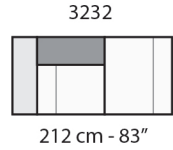

Dimensions	
ARM CHAIR	W54" / D40" / SD26" / H28" / SH19"
LOVESEAT	W83" / D40" / SD26" / H28" / SH19"
SOFA	W95" / D40" / SD26" / H28" / SH19"
SMALL CHAISE SECTIONAL	W84" / D40" / SD26" / H28" / SH19"
MEDIUM CHAISE SECTIONAL	W113" / D40" / SD26" / H28" / SH19"
LARGE CHAISE SECTIONAL	W131" / D40" / SD26" / H28" / SH19"
SMALL SOFA SECTIONAL	W96" / D40" / SD26" / H28" / SH19"
MEDIUM SOFA SECTIONAL	W125" / D40" / SD26" / H28" / SH19"
LARGE SOFA SECTIONAL	W143" / D40" / SD26" / H28" / SH19"
Options	
	Configuration Upholstery Finish for legs Contrast stitching Finished sectional sides
Details	
	Sectional sides are not finished
Material	
	Wooden frame Padding made with eco-friendly open cell polyurethane foam Legs in black thermoplastic material

prices subject to change | delivery not included

FRONTALE
FRONT

LATERALE
DEPTH

LATERALE BR BIG
BIG ARM DEPTH

A

B

tutti gli elementi del gruppo B hanno lo stesso modulo di seduta - all items in group B have the same seat width

333 cm - 131"

3202 + 3231

423 cm - 167"

1922 + 1203 + 4052 + 1203 + 6032

364 cm - 60"