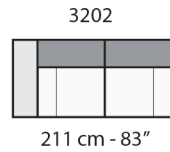

Dimensions	
ARM CHAIR	W54" / D40" / SD26" / H28" / SH19"
LOVESEAT	W83" / D40" / SD26" / H28" / SH19"
SOFA	W95" / D40" / SD26" / H28" / SH19"
SMALL CHAISE SECTIONAL	W84" / D40" / SD26" / H28" / SH19"
MEDIUM CHAISE SECTIONAL	W113" / D40" / SD26" / H28" / SH19"
LARGE CHAISE SECTIONAL	W131" / D40" / SD26" / H28" / SH19"
SMALL SOFA SECTIONAL	W96" / D40" / SD26" / H28" / SH19"
MEDIUM SOFA SECTIONAL	W125" / D40" / SD26" / H28" / SH19"
LARGE SOFA SECTIONAL	W143" / D40" / SD26" / H28" / SH19"
Options	
	Configuration Upholstery Finish for legs Contrast stitching Finished sectional sides
Details	
	Sectional sides are not finished
Material	
	Wooden frame Padding made with eco-friendly open cell polyurethane foam Legs in black thermoplastic material

prices subject to change | delivery not included

FRONTALE
FRONT

LATERALE
DEPTH

LATERALE BR BIG
BIG ARM DEPTH

A

B

tutti gli elementi del gruppo B hanno lo stesso modulo di seduta - all items in group B have the same seat width

333 cm - 131"

3202 + 3231

423 cm - 167"

1922 + 1203 + 4052 + 1203 + 6032

364 cm - 60"