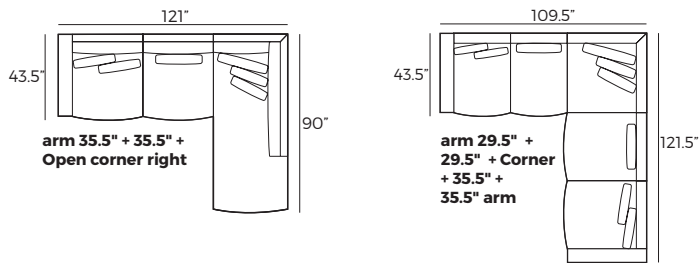

Combinations

Scale 1:100