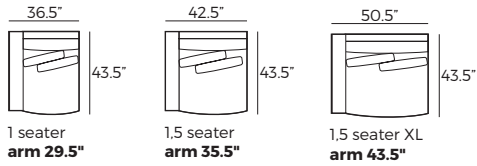

Modules with armrest