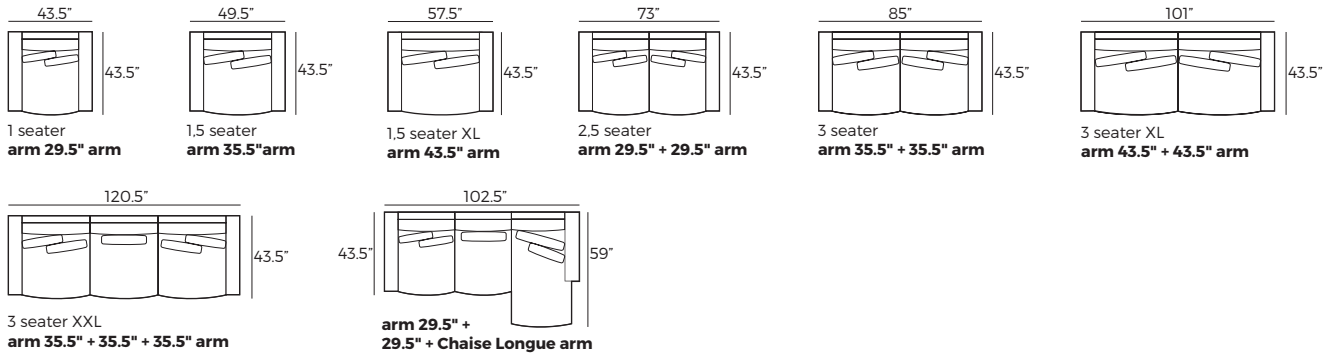

Combinations