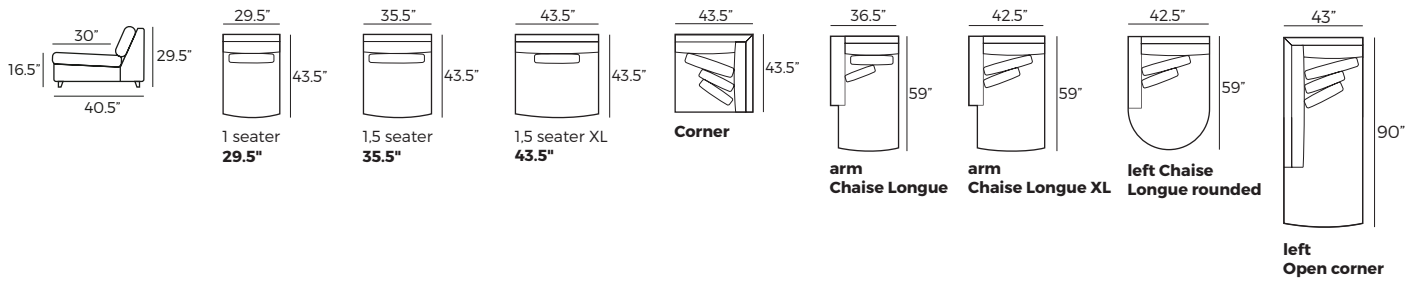

<b>Dimensions</b>	
1 SEATER SOFA	W29.5" / D40.5" / H29.5" / SH16.5" / SD30"
3 SEATER SOFA	W85" / D43.5" / H29.5" / SH16.5" / SD30"
3 SEATER SOFA + CHAISE	W121" / D43.5" - 90" / H29.5" / SH16.5" / SD30"
<b>Options</b>	Configuration Upholstery Chaise size
<b>Details</b>	Fiber padding HR soft foam (2.2 lb/ft3) Chopped foam mix and feathers
<b>Material</b>	Fabric

## Modules

Scale 1:100