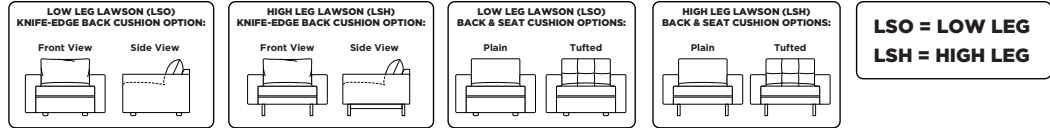

Please use actual leather, fabric, Crypton®, Sunbrella® and Ultrasuede® swatches when specifying furniture as the colors shown may vary due to the printing process.

**Lawson Low Leg (LSO):**

**Lawson High Leg (LSH):**

**Note:** Dotted line indicates seam on leather, Ultrasuede® and up the roll fabrics. Seams are eliminated with railroaded fabrics.

**LAWSON**

V0720.23

Scale: 1/8 inch = 1 foot  
All dimensions are approximate and subject to change.  
Specify components from the sitting position.