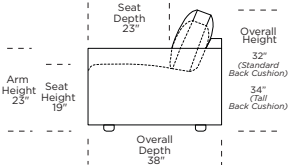

Standard Features:

- Advanced unidirectional suspension system
- Premium high-density, high-resiliency foam seat cushions
- Loose back and seat cushions
- Single-needle top-stitch
- Limited lifetime warranty on frame and suspension
- Quick-ship delivery

Options:

- Loose knife-edge back cushions
- High leg Lawson available with wood leg in Acorn, Espresso or Walnut finish
- High leg Lawson available with metal leg in Brushed Stainless finish
- Back and seat cushion decorative detail options: Plain or Tufted (tufted detail not available with knife-edge back cushion option)
- Premium high-density, high-resiliency foam seat cushions with memory foam inserts encased in down
- Tall back cushion option available on any style back cushion (adds 2" to overall height)

Please use actual leather, fabric, Crypton®, Sunbrella® and Ultrasuede® swatches when specifying furniture as the colors shown may vary due to the printing process.

Lawson Low Leg (LSO):