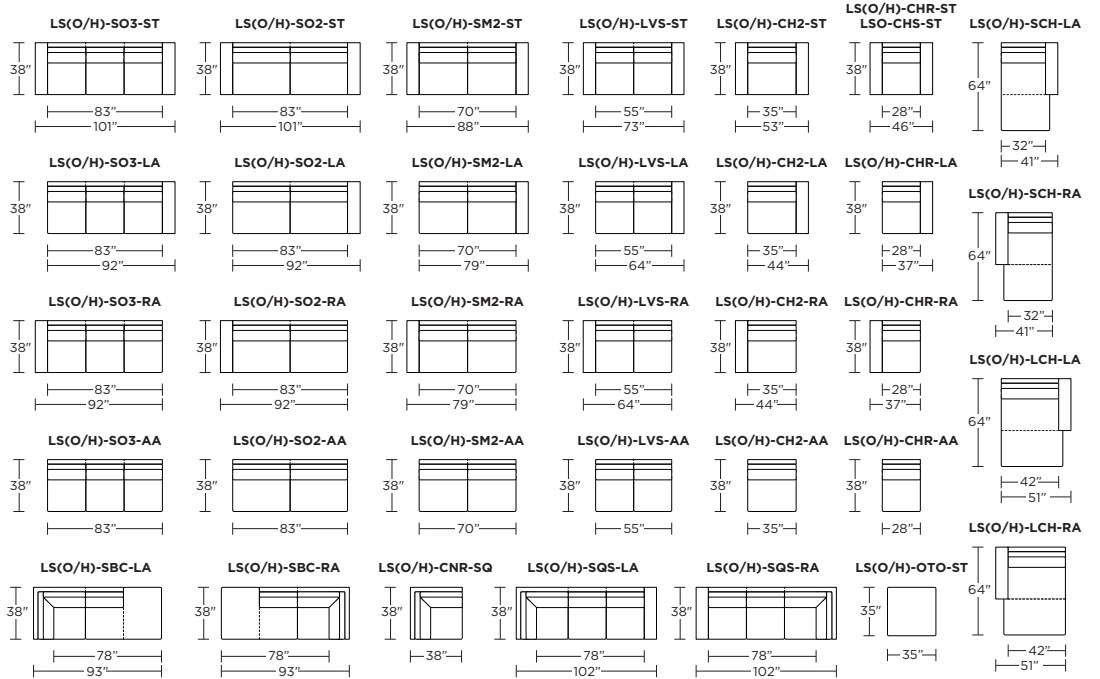

**Note:** Dotted line indicates seam on leather, Ultrasuede® and up the roll fabrics. Seams are eliminated with railroaded fabrics.

**LAWSON**

V0720.23

Scale: 1/8 inch = 1 foot  
All dimensions are approximate and subject to change.  
Specify components from the sitting position.