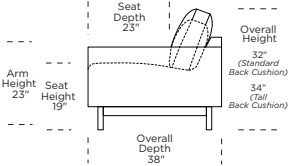

<p><b>Dimensions</b></p> <p>2 OR 3 SEATER SMALL SOFA</p> <p>2 SEATER SMALL SOFA</p> <p>LOVESEAT</p> <p>STANDARD CHAIR</p> <p>CHAISE</p> <p>OTTOMAN</p>	<p>W101" / D38" / SD23" / H32-34" / SH19"</p> <p>W88" / D38" / SD23" / H32-34" / SH19"</p> <p>W73" / D38" / SD23" / H32-34" / SH19"</p> <p>W47" / D38" / SD23" / H32-34" / SH19"</p> <p>W42" / D62" / SD26" / H32-34" / SH19"</p> <p>W35" / D35"</p>
<p><b>Options</b></p>	<p>Configuration</p> <p>Upholstery</p> <p>legs</p> <p>Tuft</p>
<p><b>Details</b></p>	<p>Premium high-density, high-resiliency foam seat cushions</p> <p>Loose arm, back and seat cushions</p> <p>Single-needle top-stitch</p> <p>Loose knife-edge back cushions</p>
<p><b>Material</b></p>	<p>Leather or fabric</p> <p>Metal leg</p> <p>High density or extra firm foam</p>

**Note:** Dotted line indicates seam on leather, Ultrasuede® and up the roll fabrics. Seams are eliminated with railroaded fabrics.

**LAWSON**

V0720.23

Scale: 1/8 inch = 1 foot  
All dimensions are approximate and subject to change.  
Specify components from the sitting position.