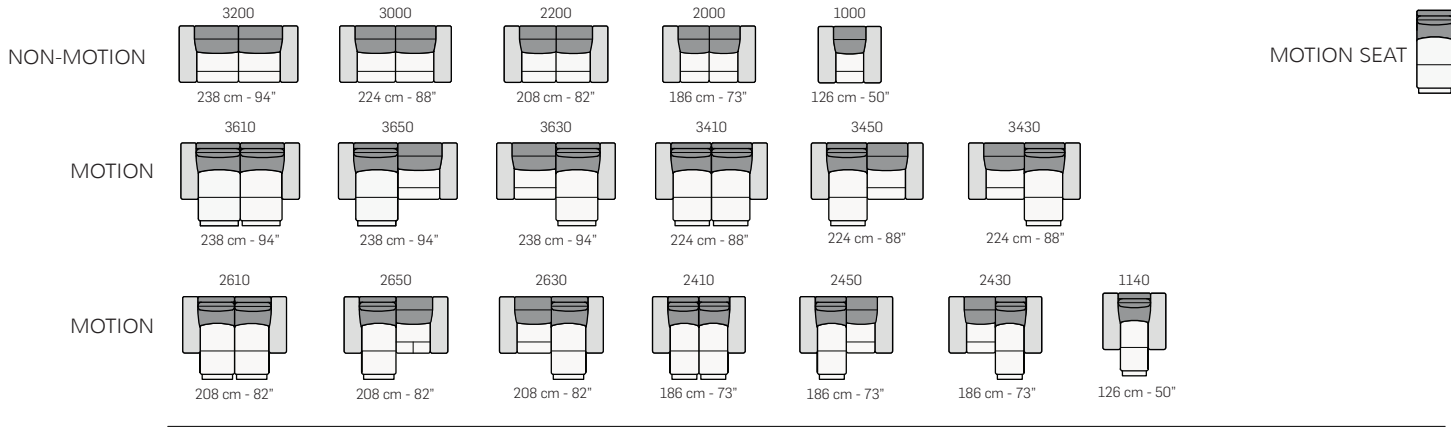

Dimensions

FLOOR MODEL SOFA CHAISE

W119" section D45" chaise D69" SD24" H32-41" SH18"

Material

Fabric, top grain leather, microfiber, or alacantha
 No sag spring seat
 Webbed back
 Dacron wrapped eco-friendly foam
 Wood
 Metal

Options

Configuration of motion and/or fixed sections
 Upholstery
 Shiny, satin or gunmetal legs
 Contrast stitching

Details

Adjustable head and arm rests
 Electrical synchronized mechanism both on the footrest and on the headrest for reclining versions.
 Manual adjustable headrest for fixed versions.
 Lithium battery kit available upon request with upcharge
 Section sides are unfinished. Finished section sides available upon request with upcharge
 Pillows not included
 No upcharge for contrast stitching

prices subject to change | delivery not included

tutti gli elementi del gruppo A hanno lo stesso modulo di seduta - all items in group A have the same seat width

tutti gli elementi del gruppo B hanno lo stesso modulo di seduta - all items in group B have the same seat width

tutti gli elementi del gruppo C hanno lo stesso modulo di seduta - all items in group C have the same seat width

tutti gli elementi del gruppo D hanno lo stesso modulo di seduta - all items in group D have the same seat width