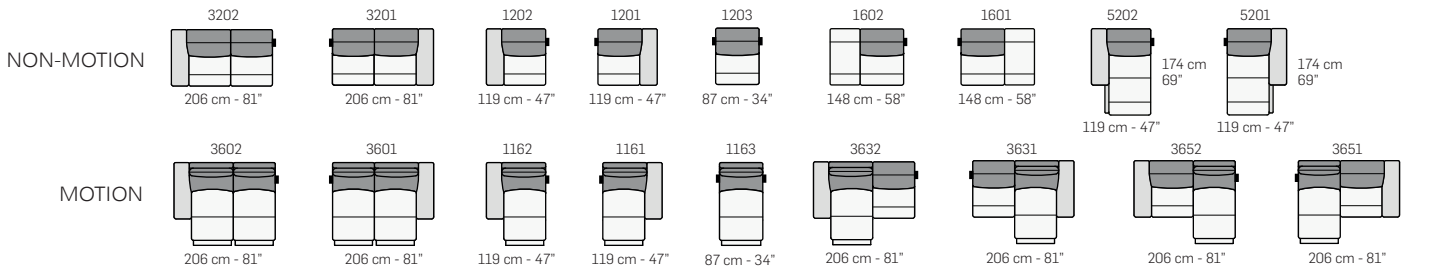

tutti gli elementi del gruppo A hanno lo stesso modulo di seduta - all items in group A have the same seat width