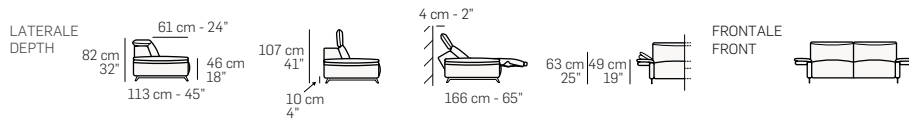

Dimensions

FLOOR MODEL SOFA CHAISE

W119" section D45" chaise D69" SD24" H32-41" SH18"

Material

Fabric, top grain leather, microfiber, or alacantha
 No sag spring seat
 Webbed back
 Dacron wrapped eco-friendly foam
 Wood
 Metal

Options

Configuration of motion and/or fixed sections
 Upholstery
 Shiny, satin or gunmetal legs
 Contrast stitching

Details

Adjustable head and arm rests
 Electrical synchronized mechanism both on the footrest and on the headrest for reclining versions.
 Manual adjustable headrest for fixed versions.
 Lithium battery kit available upon request with upcharge
 Section sides are unfinished. Finished section sides available upon request with upcharge
 Pillows not included
 No upcharge for contrast stitching

prices subject to change | delivery not included

tutti gli elementi del gruppo A hanno lo stesso modulo di seduta - all items in group A have the same seat width

tutti gli elementi del gruppo B hanno lo stesso modulo di seduta - all items in group B have the same seat width