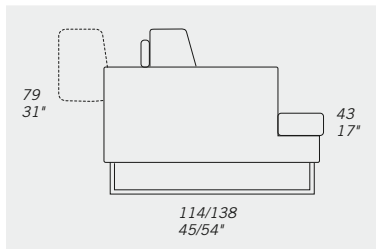

Dimensions

SOFA	W92" D45-54" SD26-42" H31" SH17"
CONDO SOFA	W84" D45-54" SD26-42" H31" SH17"
SOFA SECTIONAL	W126" D45-126" SD26-42" H31" SH17"
SMALL SOFA CHAISE	W116" D45-61" H31" SH17"
LARGE SOFA CHAISAE	W127" D45-61" H31" SH17"
2 SEAT HOME THEATER	W71" D45-54" SD26-42" H31" SH17"
3 SEAT HOME THEATER LARGE	W106" D45-54" SD26-42" H31" SH17"
SQUARE OTTOMAN	W45" D45" H17"
LONG OTTOMAN	W55" D28" H17"

Details

Moveable back cushions, including corner
 Lumbar pillows sold separately, except for corner element

prices subject to change | delivery not included

Y

all items in group Y have the same seat width / tutti gli elementi del gruppo Y hanno lo stesso modulo di seduta