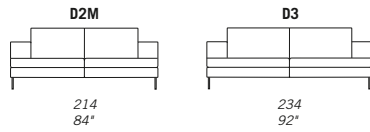

Dimensions

SOFA	W92" D45-54" SD26-42" H31" SH17"
CONDO SOFA	W84" D45-54" SD26-42" H31" SH17"
SOFA SECTIONAL	W126" D45-126" SD26-42" H31" SH17"
SMALL SOFA CHAISE	W116" D45-61" H31" SH17"
LARGE SOFA CHAISAE	W127" D45-61" H31" SH17"
2 SEAT HOME THEATER	W71" D45-54" SD26-42" H31" SH17"
3 SEAT HOME THEATER LARGE	W106" D45-54" SD26-42" H31" SH17"
SQUARE OTTOMAN	W45" D45" H17"
LONG OTTOMAN	W55" D28" H17"

Details

Moveable back cushions, including corner
 Lumbar pillows sold separately, except for corner element

prices subject to change | delivery not included

Y

all items in group Y have the same seat width / tutti gli elementi del gruppo Y hanno lo stesso modulo di seduta