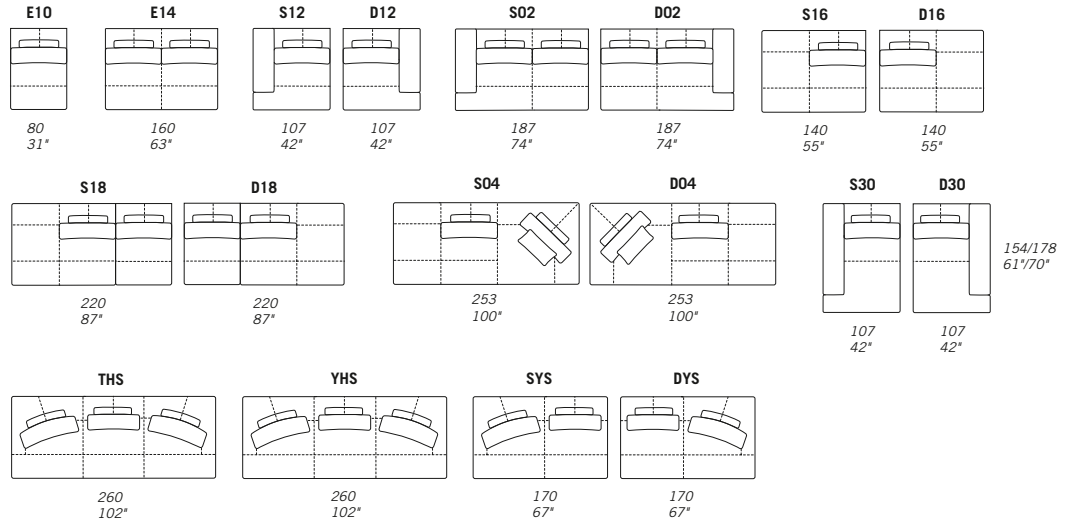

Dimensions

SOFA	W92" D45-54" SD26-42" H31" SH17"
CONDO SOFA	W84" D45-54" SD26-42" H31" SH17"
SOFA SECTIONAL	W126" D45-126" SD26-42" H31" SH17"
SMALL SOFA CHAISE	W116" D45-61" H31" SH17"
LARGE SOFA CHAISAE	W127" D45-61" H31" SH17"
2 SEAT HOME THEATER	W71" D45-54" SD26-42" H31" SH17"
3 SEAT HOME THEATER LARGE	W106" D45-54" SD26-42" H31" SH17"
SQUARE OTTOMAN	W45" D45" H17"
LONG OTTOMAN	W55" D28" H17"

Details

Moveable back cushions, including corner
 Lumbar pillows sold separately, except for corner element

prices subject to change | delivery not included

Y

all items in group Y have the same seat width / tutti gli elementi del gruppo Y hanno lo stesso modulo di seduta

separable frame
complete/not - separable seat cushion

J

all items in group J have the same seat width / tutti gli elementi del gruppo J hanno lo stesso modulo di seduta

separable frame
complete/not - separable seat cushion