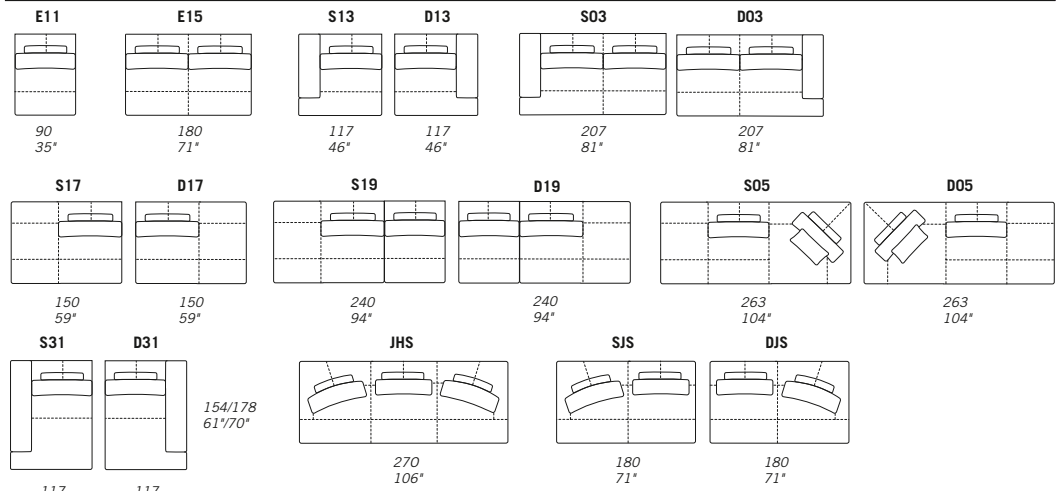

Dimensions

SOFA	W92" D45-54" SD26-42" H31" SH17"
CONDO SOFA	W84" D45-54" SD26-42" H31" SH17"
SOFA SECTIONAL	W126" D45-126" SD26-42" H31" SH17"
SMALL SOFA CHAISE	W116" D45-61" H31" SH17"
LARGE SOFA CHAISAE	W127" D45-61" H31" SH17"
2 SEAT HOME THEATER	W71" D45-54" SD26-42" H31" SH17"
3 SEAT HOME THEATER LARGE	W106" D45-54" SD26-42" H31" SH17"
SQUARE OTTOMAN	W45" D45" H17"
LONG OTTOMAN	W55" D28" H17"

Details

Moveable back cushions, including corner
 Lumbar pillows sold separately, except for corner element

prices subject to change | delivery not included

Y

all items in group Y have the same seat width / tutti gli elementi del gruppo Y hanno lo stesso modulo di seduta

separable frame
complete/not - separable seat cushion

J

all items in group J have the same seat width / tutti gli elementi del gruppo J hanno lo stesso modulo di seduta

separable frame
complete/not - separable seat cushion