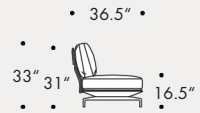

Schienali / Backrests

Cuscini schiena / Backrest cushions

Bracciolo / Armrest

Cuscini bracciolo / Armrest cushions

Tavolini / Low tables

Cuscini arredo / Throw cushions

Cuscini arredo con pieghe / Throw cushions with folds