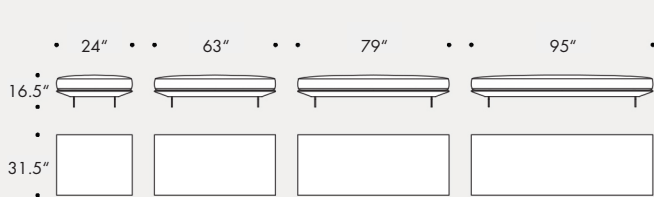

Schienali / Backrests

Cuscini schiena / Backrest cushions

Bracciolo / Armrest

Cuscini bracciolo / Armrest cushions

Tavolini / Low tables

Cuscini arredo / Throw cushions

Cuscini arredo con pieghe / Throw cushions with folds