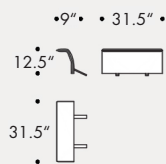

Dimensions

SMALL SOFA	W63" / D36.5" / SD31.5" / H33" / SH16.5"
MEDIUM SOFA	W79" / D36.5" / SD31.5" / H33" / SH16.5"
LARGE SOFA	W95" / D36.5" / SD31.5" / H33" / SH16.5"

SEE REVERSE FOR ALL MODULAR OPTIONS

prices subject to change | delivery not included

Schienali / Backrests

Cuscini schiena / Backrest cushions

Bracciolo / Armrest

Cuscini bracciolo / Armrest cushions

Tavolini / Low tables

Cuscini arredo / Throw cushions