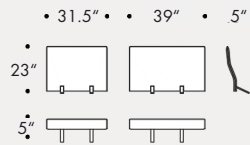

Schienali / Backrests

Cuscini schiena / Backrest cushions