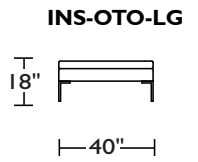

*Fabric seams.

A. Front   B. Back   C. Sides

*Dotted line indicates where seams may be located.

Due to size of leather hides, your furniture will have seams on the front, back and sides.

A. Front   B. Back   C. Sides

*Dotted line indicates where seams may be located. Seams reflect both Leather and Ultrasuede