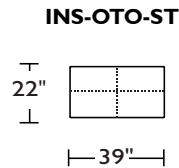

*Fabric seams.

A. Front   B. Back   C. Sides

*Dotted line indicates where seams may be located.

Due to size of leather hides, your furniture will have seams on the front, back and sides.

A. Front   B. Back   C. Sides

*Dotted line indicates where seams may be located. Seams reflect both Leather and Ultrasuede