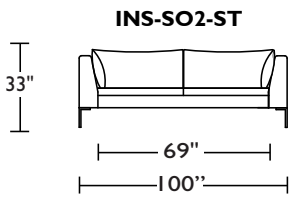

Dimensions

SMALL SOFA	W90" D41" SD23" H33" SH18"
LARGE SOFA	W100" D41" SD23" H33" SH18"
SOFA CHAISE	W129" D41-66" H33" SH18"
SOFA SECTIONAL	W123" D123" section D41" SD23" H33" SH18"

Options

Configuration
Upholstery

*Fabric seams.

A. Front B. Back C. Sides

*Dotted line indicates where seams may be located.

Due to size of leather hides, your furniture will have seams on the front, back and sides.

A. Front B. Back C. Sides

*Dotted line indicates where seams may be located. Seams reflect both Leather and Ultrasuede