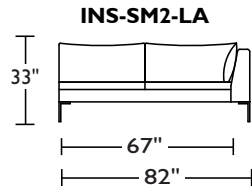

Dimensions

SMALL SOFA	W90" D41" SD23" H33" SH18"
LARGE SOFA	W100" D41" SD23" H33" SH18"
SOFA CHAISE	W129" D41-66" H33" SH18"
SOFA SECTIONAL	W123" D123" section D41" SD23" H33" SH18"

Options

Configuration
Upholstery

*Fabric seams.

A. Front B. Back C. Sides

*Dotted line indicates where seams may be located.

Due to size of leather hides, your furniture will have seams on the front, back and sides.

A. Front B. Back C. Sides