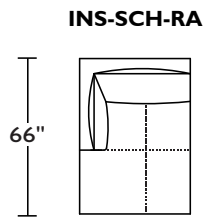

Dimensions

SMALL SOFA	W90" D41" SD23" H33" SH18"
LARGE SOFA	W100" D41" SD23" H33" SH18"
SOFA CHAISE	W129" D41-66" H33" SH18"
SOFA SECTIONAL	W123" D123" section D41" SD23" H33" SH18"

Options

Configuration
Upholstery

*Fabric seams.

A. Front B. Back C. Sides

*Dotted line indicates where seams may be located.

Due to size of leather hides, your furniture will have seams on the front, back and sides.

A. Front B. Back C. Sides