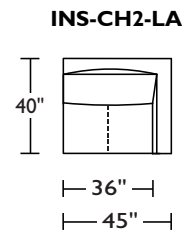

Dimensions

SMALL SOFA	W90" D41" SD23" H33" SH18"
LARGE SOFA	W100" D41" SD23" H33" SH18"
SOFA CHAISE	W129" D41-66" H33" SH18"
SOFA SECTIONAL	W123" D123" section D41" SD23" H33" SH18"

Options

Configuration
Upholstery

*Fabric seams.

A. Front B. Back C. Sides

*Dotted line indicates where seams may be located.

Due to size of leather hides, your furniture will have seams on the front, back and sides.

A. Front B. Back C. Sides