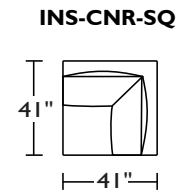

Dimensions

SMALL SOFA	W90" D41" SD23" H33" SH18"
LARGE SOFA	W100" D41" SD23" H33" SH18"
SOFA CHAISE	W129" D41-66" H33" SH18"
SOFA SECTIONAL	W123" D123" section D41" SD23" H33" SH18"

Options

Configuration
Upholstery

*Fabric seams.

A. Front B. Back C. Sides

*Dotted line indicates where seams may be located.

Due to size of leather hides, your furniture will have seams on the front, back and sides.

A. Front B. Back C. Sides