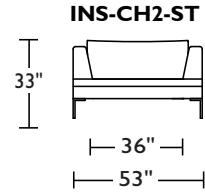

Dimensions

SMALL SOFA	W90" D41" SD23" H33" SH18"
LARGE SOFA	W100" D41" SD23" H33" SH18"
SOFA CHAISE	W129" D41-66" H33" SH18"
SOFA SECTIONAL	W123" D123" section D41" SD23" H33" SH18"

Options

Configuration
Upholstery

*Fabric seams.

A. Front B. Back C. Sides

*Dotted line indicates where seams may be located.

Due to size of leather hides, your furniture will have seams on the front, back and sides.

A. Front B. Back C. Sides

*Dotted line indicates where seams may be located. Seams reflect both Leather and Ultrasuede