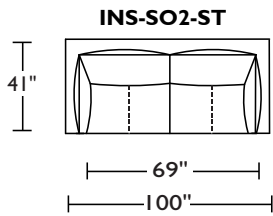

Dimensions

SMALL SOFA	W90" D41" SD23" H33" SH18"
LARGE SOFA	W100" D41" SD23" H33" SH18"
SOFA CHAISE	W129" D41-66" H33" SH18"
SOFA SECTIONAL	W123" D123" section D41" SD23" H33" SH18"

Options

Configuration
Upholstery

*Fabric seams.

A. Front B. Back C. Sides

*Dotted line indicates where seams may be located.

Due to size of leather hides, your furniture will have seams on the front, back and sides.

A. Front B. Back C. Sides

*Dotted line indicates where seams may be located. Seams reflect both Leather and Ultrasuede