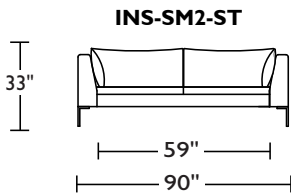

Dimensions

SMALL SOFA	W90" D41" SD23" H33" SH18"
LARGE SOFA	W100" D41" SD23" H33" SH18"
SOFA CHAISE	W129" D41-66" H33" SH18"
SOFA SECTIONAL	W123" D123" section D41" SD23" H33" SH18"

Options

Configuration
Upholstery

*Fabric seams.

A. Front B. Back C. Sides

*Dotted line indicates where seams may be located.

Due to size of leather hides, your furniture will have seams on the front, back and sides.

A. Front B. Back C. Sides

*Dotted line indicates where seams may be located. Seams reflect both Leather and Ultrasuede