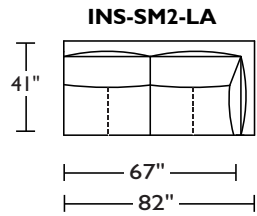

Dimensions

SMALL SOFA	W90" D41" SD23" H33" SH18"
LARGE SOFA	W100" D41" SD23" H33" SH18"
SOFA CHAISE	W129" D41-66" H33" SH18"
SOFA SECTIONAL	W123" D123" section D41" SD23" H33" SH18"

Options

Configuration
Upholstery

*Fabric seams.

A. Front B. Back C. Sides

*Dotted line indicates where seams may be located.

Due to size of leather hides, your furniture will have seams on the front, back and sides.

A. Front B. Back C. Sides

*Dotted line indicates where seams may be located. Seams reflect both Leather and Ultrasuede