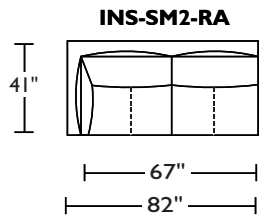

Dimensions

SMALL SOFA	W90" D41" SD23" H33" SH18"
LARGE SOFA	W100" D41" SD23" H33" SH18"
SOFA CHAISE	W129" D41-66" H33" SH18"
SOFA SECTIONAL	W123" D123" section D41" SD23" H33" SH18"

Options

Configuration
Upholstery

*Fabric seams.

A. Front B. Back C. Sides

*Dotted line indicates where seams may be located.

Due to size of leather hides, your furniture will have seams on the front, back and sides.

A. Front B. Back C. Sides

*Dotted line indicates where seams may be located. Seams reflect both Leather and Ultrasuede