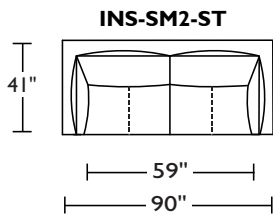

Dimensions

SMALL SOFA	W90" D41" SD23" H33" SH18"
LARGE SOFA	W100" D41" SD23" H33" SH18"
SOFA CHAISE	W129" D41-66" H33" SH18"
SOFA SECTIONAL	W123" D123" section D41" SD23" H33" SH18"

Options

Configuration
Upholstery

*Fabric seams.

A. Front B. Back C. Sides

*Dotted line indicates where seams may be located.

Due to size of leather hides, your furniture will have seams on the front, back and sides.

A. Front B. Back C. Sides

*Dotted line indicates where seams may be located. Seams reflect both Leather and Ultrasuede