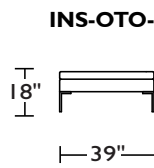

*Fabric seams.

A. Front   B. Back   C. Sides

*Dotted line indicates where seams may be located.

Due to size of leather hides, your furniture will have seams on the front, back and sides.

A. Front   B. Back   C. Sides

*Dotted line indicates where seams may be located. Seams reflect both Leather and Ultrasuede