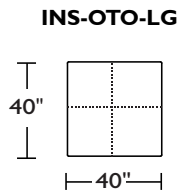

*Fabric seams.

A. Front   B. Back   C. Sides

*Dotted line indicates where seams may be located.

Due to size of leather hides, your furniture will have seams on the front, back and sides.

A. Front   B. Back   C. Sides

*Dotted line indicates where seams may be located. Seams reflect both Leather and Ultrasuede