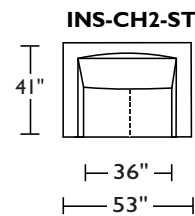

Dimensions

SMALL SOFA	W90" D41" SD23" H33" SH18"
LARGE SOFA	W100" D41" SD23" H33" SH18"
SOFA CHAISE	W129" D41-66" H33" SH18"
SOFA SECTIONAL	W123" D123" section D41" SD23" H33" SH18"

Options

Configuration
Upholstery

*Fabric seams.

A. Front B. Back C. Sides

*Dotted line indicates where seams may be located.

Due to size of leather hides, your furniture will have seams on the front, back and sides.

A. Front B. Back C. Sides