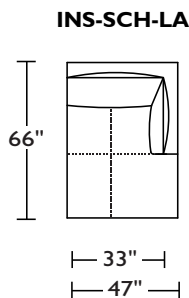

Dimensions

SMALL SOFA	W90" D41" SD23" H33" SH18"
LARGE SOFA	W100" D41" SD23" H33" SH18"
SOFA CHAISE	W129" D41-66" H33" SH18"
SOFA SECTIONAL	W123" D123" section D41" SD23" H33" SH18"

Options

Configuration
Upholstery

*Fabric seams.

A. Front B. Back C. Sides

*Dotted line indicates where seams may be located.

Due to size of leather hides, your furniture will have seams on the front, back and sides.

A. Front B. Back C. Sides