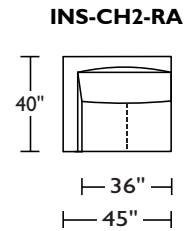

Dimensions

SMALL SOFA	W90" D41" SD23" H33" SH18"
LARGE SOFA	W100" D41" SD23" H33" SH18"
SOFA CHAISE	W129" D41-66" H33" SH18"
SOFA SECTIONAL	W123" D123" section D41" SD23" H33" SH18"

Options

Configuration
Upholstery

*Fabric seams.

A. Front B. Back C. Sides

*Dotted line indicates where seams may be located.

Due to size of leather hides, your furniture will have seams on the front, back and sides.

A. Front B. Back C. Sides