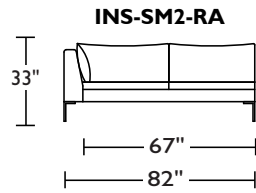

Dimensions

SMALL SOFA	W90" D41" SD23" H33" SH18"
LARGE SOFA	W100" D41" SD23" H33" SH18"
SOFA CHAISE	W129" D41-66" H33" SH18"
SOFA SECTIONAL	W123" D123" section D41" SD23" H33" SH18"

Options

Configuration
Upholstery

*Fabric seams.

A. Front B. Back C. Sides

*Dotted line indicates where seams may be located.

Due to size of leather hides, your furniture will have seams on the front, back and sides.

A. Front B. Back C. Sides

*Dotted line indicates where seams may be located. Seams reflect both Leather and Ultrasuede