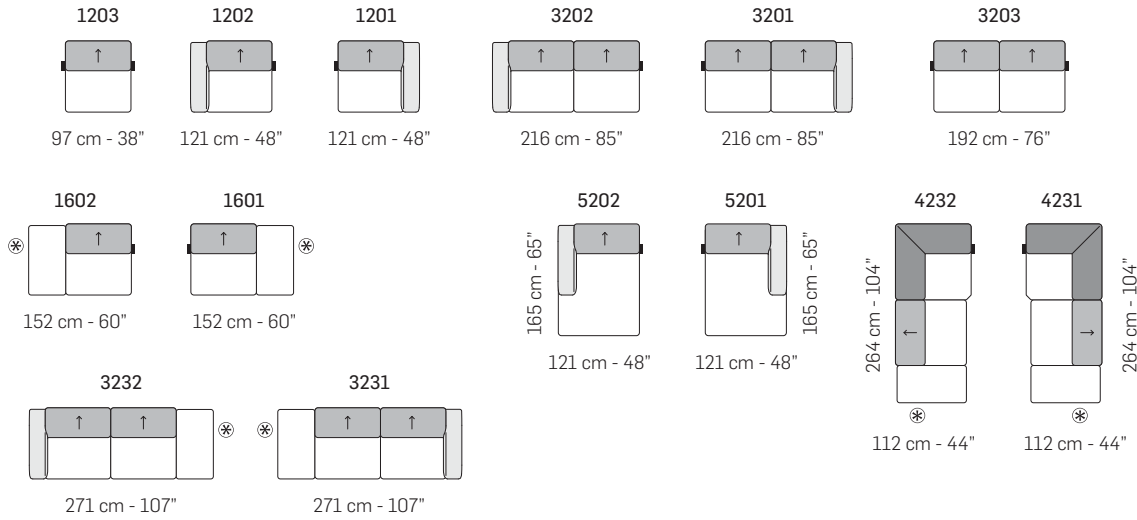

Dimensions	
LOVESEAT	W75/ D41" / SD24" / H30-38" /SH17" / AH24"
SMALL SOFA	W83"/ D41" / SD24" / H30-38" /SH17" / AH24"
MEDIUM SOFA	W94"/ D41" / SD24" / H30-38" /SH17" / AH24"
LARGE SOFA	W115"/ D65" / SD24" / H30-38" /SH17" / AH24"
SMALL SECTIONAL	W117"/ D98" / SD24" / H30-38" /SH17" / AH24"
SMALL CHAISE SECTIONAL	W114"/ D41'-104" / SD24" / H30-38" /SH17" / AH24"
LARGE CHAISE SECTIONAL	W133"/ D65" / SD24" / H30-38" /SH17" / AH24"
LARGE SECTIONAL	W129"/ D104" / SD24" / H30-38" /SH17" / AH24"
Material	Leather or fabric Foam Wood Metal legs
Details	Frame: wooden structure, seat and back suspensions in reinforced elastic webbing Cushions with padding in eco-friendly open cell polyurethane foam, with different densities. Covering in leather or fabric. Coverings are not removeable Legs in gunmetal or antique bronze
Options	Configuration Fabric or leather Contrast Stitching Adjustable headrests
prices subject to change delivery not included	

A

tutti gli elementi del gruppo A hanno lo stesso modulo di seduta - all items in group A have the same seat width

B

tutti gli elementi del gruppo B hanno lo stesso modulo di seduta - all items in group B have the same seat width