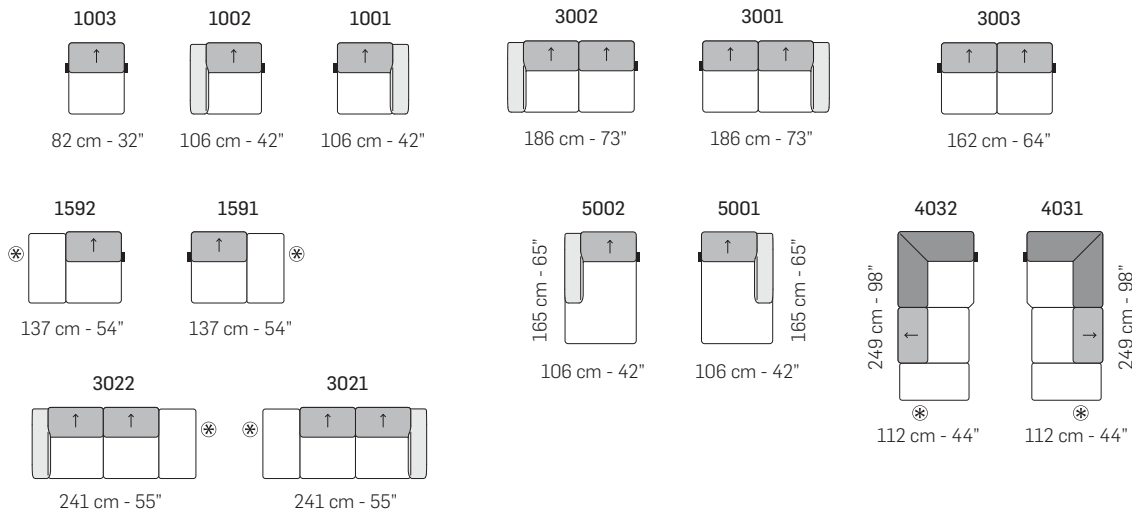

Dimensions	
LOVESEAT	W75/ D41" / SD24" / H30-38" /SH17" / AH24"
SMALL SOFA	W83"/ D41" / SD24" / H30-38" /SH17" / AH24"
MEDIUM SOFA	W94"/ D41" / SD24" / H30-38" /SH17" / AH24"
LARGE SOFA	W115"/ D65" / SD24" / H30-38" /SH17" / AH24"
SMALL SECTIONAL	W117"/ D98" / SD24" / H30-38" /SH17" / AH24"
SMALL CHAISE SECTIONAL	W114"/ D41'-104" / SD24" / H30-38" /SH17" / AH24"
LARGE CHAISE SECTIONAL	W133"/ D65" / SD24" / H30-38" /SH17" / AH24"
LARGE SECTIONAL	W129"/ D104" / SD24" / H30-38" /SH17" / AH24"
Material	Leather or fabric Foam Wood Metal legs
Details	Frame: wooden structure, seat and back suspensions in reinforced elastic webbing Cushions with padding in eco-friendly open cell polyurethane foam, with different densities. Covering in leather or fabric. Coverings are not removeable Legs in gunmetal or antique bronze
Options	Configuration Fabric or leather Contrast Stitching Adjustable headrests
prices subject to change delivery not included	

A

tutti gli elementi del gruppo A hanno lo stesso modulo di seduta - all items in group A have the same seat width

B

tutti gli elementi del gruppo B hanno lo stesso modulo di seduta - all items in group B have the same seat width