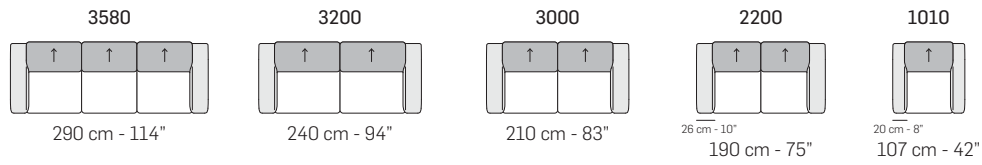

Dimensions	
LOVESEAT	W75/ D41" / SD24" / H30-38" /SH17" / AH24"
SMALL SOFA	W83"/ D41" / SD24" / H30-38" /SH17" / AH24"
MEDIUM SOFA	W94"/ D41" / SD24" / H30-38" /SH17" / AH24"
LARGE SOFA	W115"/ D65" / SD24" / H30-38" /SH17" / AH24"
SMALL SECTIONAL	W117"/ D98" / SD24" / H30-38" /SH17" / AH24"
SMALL CHAISE SECTIONAL	W114"/ D41'-104" / SD24" / H30-38" /SH17" / AH24"
LARGE CHAISE SECTIONAL	W133"/ D65" / SD24" / H30-38" /SH17" / AH24"
LARGE SECTIONAL	W129"/ D104" / SD24" / H30-38" /SH17" / AH24"
Material	Leather or fabric Foam Wood Metal legs
Details	Frame: wooden structure, seat and back suspensions in reinforced elastic webbing Cushions with padding in eco-friendly open cell polyurethane foam, with different densities. Covering in leather or fabric. Coverings are not removeable Legs in gunmetal or antique bronze
Options	Configuration Fabric or leather Contrast Stitching Adjustable headrests
prices subject to change delivery not included	

A

tutti gli elementi del gruppo A hanno lo stesso modulo di seduta - all items in group A have the same seat width

B

tutti gli elementi del gruppo B hanno lo stesso modulo di seduta - all items in group B have the same seat width