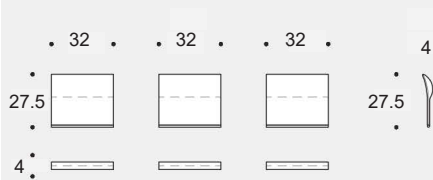

prices subject to change | delivery not included

Moduli seduta / Seating units / 48

Schienali / Backrests 32

Schienali / Backrests 48

Esempi / Examples

Schienali / Backrests

Moduli seduta / Seating units

Schienali-bracciolo / Backrests-armrest

Divani fissi / Fixed sofas

Laterali fissi DX-SX / Fixed right-left side units

Angoli fissi / Fixed corner units

Centrali / Central units

Penisole fisse DX-SX / Fixed right-left chaise longue / 68.5

Penisole fisse DX-SX / Fixed right-left chaise longue / 84.25