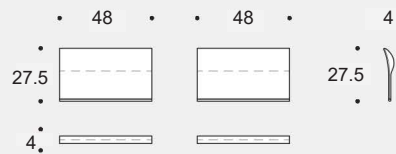

Schienali / Backrests 32

Schienali / Backrests 48