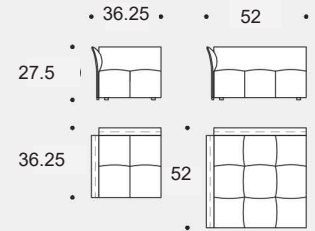

prices subject to change | delivery not included

Moduli seduta / Seating units / 48

Schienali / Backrests 32

Schienali / Backrests 48

Esempi / Examples

Schienali / Backrests

Moduli seduta / Seating units

Schienali-bracciolo / Backrests-armrest

Divani fissi / Fixed sofas

Laterali fissi DX-SX / Fixed right-left side units

Angoli fissi / Fixed corner units

Centrali / Central units

Penisole fisse DX-SX / Fixed right-left chaise longue / 68.5

Penisole fisse DX-SX / Fixed right-left chaise longue / 84.25