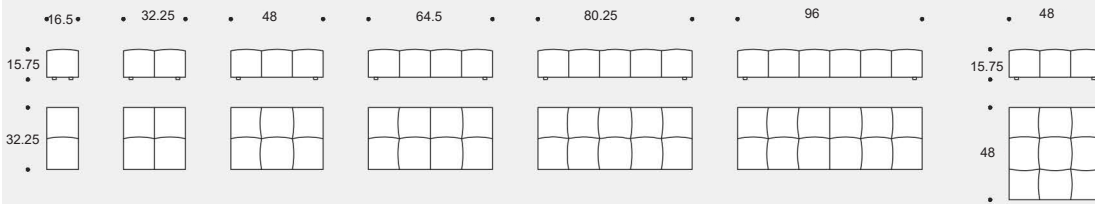

prices subject to change | delivery not included

Moduli seduta / Seating units / 48

Schienali / Backrests 32

Schienali / Backrests 48

Esempi / Examples

Schienali / Backrests

Moduli seduta / Seating units

Schienali-bracciolo / Backrests-armrest

Divani fissi / Fixed sofas

Laterali fissi DX-SX / Fixed right-left side units

Angoli fissi / Fixed corner units

Centrali / Central units

Penisole fisse DX-SX / Fixed right-left chaise longue / 68.5

Penisole fisse DX-SX / Fixed right-left chaise longue / 84.25