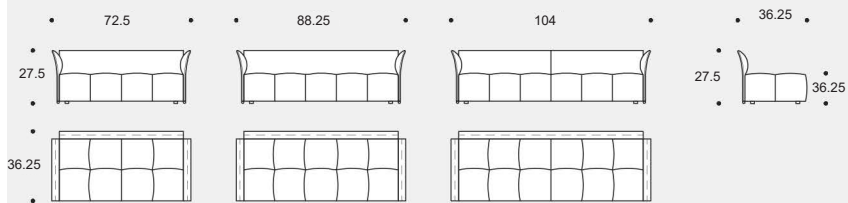

prices subject to change | delivery not included

Moduli seduta / Seating units / 48

Schienali / Backrests 32

Schienali / Backrests 48

Esempi / Examples

Schienali / Backrests

Moduli seduta / Seating units

Schienali-bracciolo / Backrests-armrest

Divani fissi / Fixed sofas

Laterali fissi DX-SX / Fixed right-left side units

Angoli fissi / Fixed corner units

Centrali / Central units

Penisole fisse DX-SX / Fixed right-left chaise longue / 68.5

Penisole fisse DX-SX / Fixed right-left chaise longue / 84.25