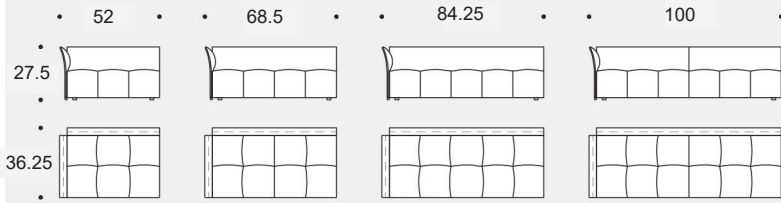

prices subject to change | delivery not included

Moduli seduta / Seating units / 48

Schienali / Backrests 32

Schienali / Backrests 48

Esempi / Examples

Schienali / Backrests

Moduli seduta / Seating units

Schienali-bracciolo / Backrests-armrest

Divani fissi / Fixed sofas

Laterali fissi DX-SX / Fixed right-left side units

Angoli fissi / Fixed corner units

Centrali / Central units

Penisole fisse DX-SX / Fixed right-left chaise longue / 68.5

Penisole fisse DX-SX / Fixed right-left chaise longue / 84.25