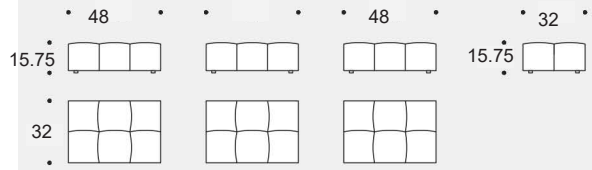

prices subject to change | delivery not included

Moduli seduta / Seating units / 48

Schienali / Backrests 32

Schienali / Backrests 48

Esempi / Examples

Schienali / Backrests

Moduli seduta / Seating units

Schienali-bracciolo / Backrests-armrest

Divani fissi / Fixed sofas

Laterali fissi DX-SX / Fixed right-left side units

Angoli fissi / Fixed corner units

Centrali / Central units

Penisole fisse DX-SX / Fixed right-left chaise longue / 68.5

Penisole fisse DX-SX / Fixed right-left chaise longue / 84.25