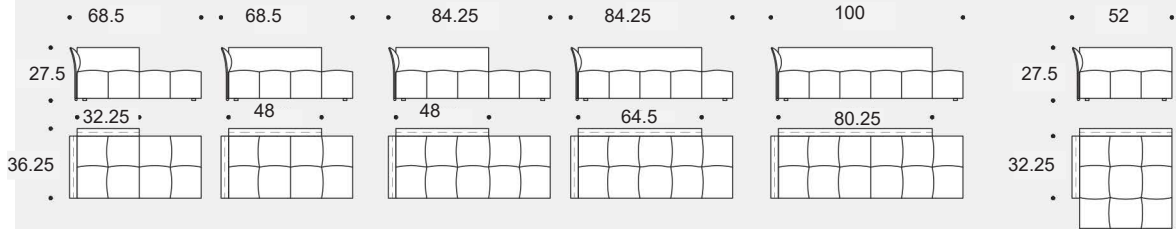

Penisole fisse DX-SX / Fixed right-left chaise longue / 68.5

Penisole fisse DX-SX / Fixed right-left chaise longue / 84.25

Penisola fissa DX-SX / Fixed right-left chaise longue / 100

Penisola fissa DX-SX / Fixed right-left chaise longue / 52

Pouf

Cuscini schiena / Back cushions

Cuscino arredo / Throw cushion