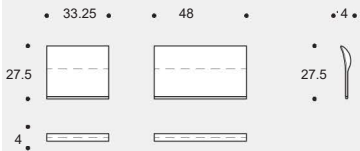

prices subject to change | delivery not included

Moduli seduta / Seating units / 48

Schienali / Backrests 32

Schienali / Backrests 48

Esempi / Examples

Schienali / Backrests

Moduli seduta / Seating units

Schienali-bracciolo / Backrests-armrest

Divani fissi / Fixed sofas

Laterali fissi DX-SX / Fixed right-left side units

Angoli fissi / Fixed corner units

Centrali / Central units

Penisole fisse DX-SX / Fixed right-left chaise longue / 68.5

Penisole fisse DX-SX / Fixed right-left chaise longue / 84.25