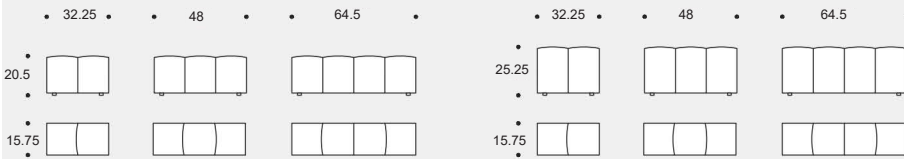

prices subject to change | delivery not included

Moduli seduta / Seating units / 48

Schienali / Backrests 32

Schienali / Backrests 48

Esempi / Examples

Schienali / Backrests

Moduli seduta / Seating units

Schienali-bracciolo / Backrests-armrest

Divani fissi / Fixed sofas

Laterali fissi DX-SX / Fixed right-left side units

Angoli fissi / Fixed corner units

Centrali / Central units

Penisole fisse DX-SX / Fixed right-left chaise longue / 68.5

Penisole fisse DX-SX / Fixed right-left chaise longue / 84.25