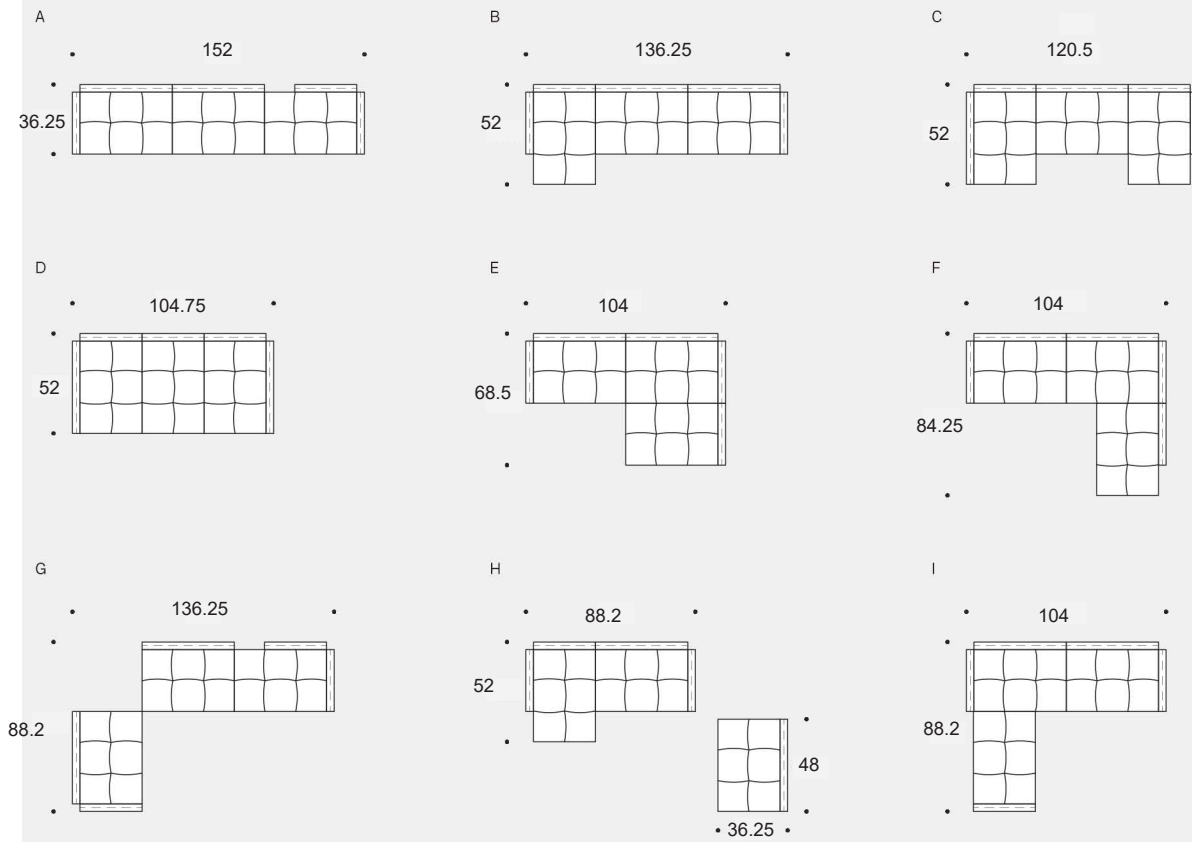

prices subject to change | delivery not included

Moduli seduta / Seating units / 48

Schienali / Backrests 32

Schienali / Backrests 48

Esempi / Examples

Schienali / Backrests

Moduli seduta / Seating units

Schienali-bracciolo / Backrests-armrest

Divani fissi / Fixed sofas

Laterali fissi DX-SX / Fixed right-left side units

Angoli fissi / Fixed corner units

Centrali / Central units

Penisole fisse DX-SX / Fixed right-left chaise longue / 68.5

Penisole fisse DX-SX / Fixed right-left chaise longue / 84.25